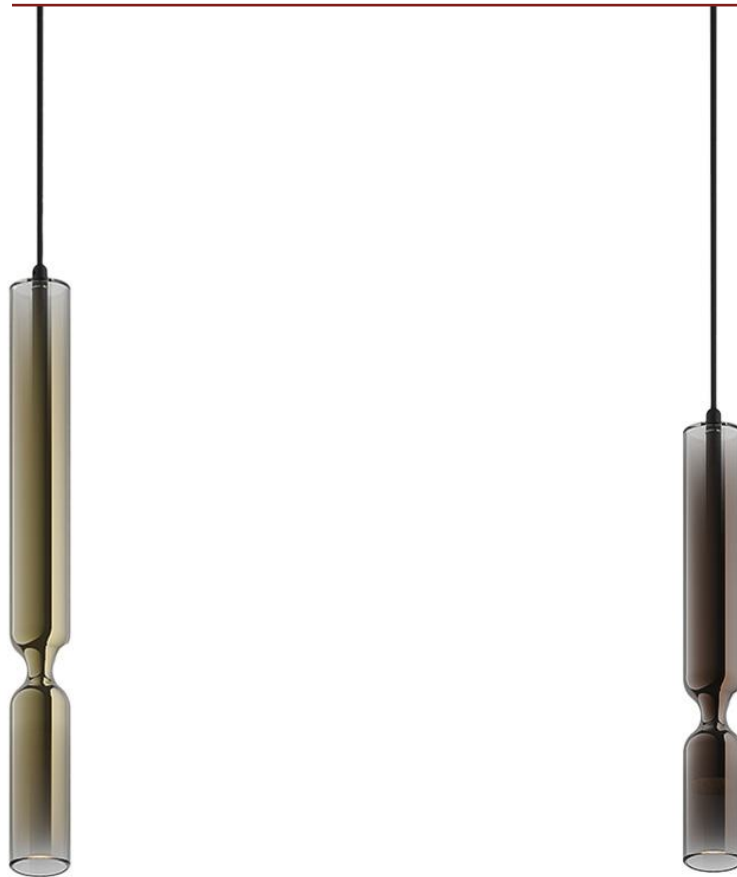

Misty

Design: Bartoli Design and Andrea Citterio

Description   **IP20** 

The Misty Suspension Lamp is a luxury designer lighting piece that combines elegance, innovation, and refined Italian craftsmanship. Like a finely tailored garment, its double glass shade gracefully envelops the metallic core, creating a harmonious dialogue between transparency and solidity, glass and aluminum.

Finishes & Materials

Structure: Metal.

Shade: Glass.

Misty

Dimensions

Micro: $\text{Ø}1\frac{5}{8}$ x $11\frac{7}{8}$ H

Mini: $\text{Ø}1\frac{5}{8}$ x $15\frac{3}{4}$ H

TECHNICAL DATA

4W - 170lm 3000K

4W - 170lm 2700K

DIMMABLE On-Off 0-10V

Micro

Mini

Canopy

 $1\frac{3}{8}$

 $\text{Ø}4\frac{3}{8}$