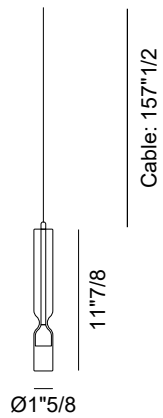

Misty

Design: Bartoli Design and Andrea Citterio

Description   **IP20** 

The Misty Suspension Lamp is a luxury designer lighting piece that combines elegance, innovation, and refined Italian craftsmanship. Like a finely tailored garment, its double glass shade gracefully envelops the metallic core, creating a harmonious dialogue between transparency and solidity, glass and aluminum.

Finishes & Materials

Structure: Metal.

Shade: Glass.

Misty

Dimensions

Micro: $\text{Ø}1\frac{5}{8}$ x $11\frac{7}{8}$ H

Mini: $\text{Ø}1\frac{5}{8}$ x $15\frac{3}{4}$ H

TECHNICAL DATA

4W - 170lm 3000K

4W - 170lm 2700K

DIMMABLE On-Off 0-10V

Micro

Mini

Canopy

 $1\frac{3}{8}$

 $\text{Ø}4\frac{3}{8}$