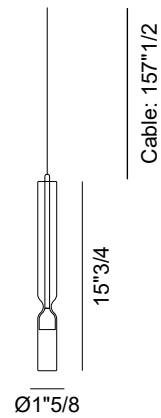

Finishes & Materials

Structure: Metal.

Shade: Glass.

Misty

Dimensions

Micro: $\text{Ø}1\frac{5}{8}$ x $11\frac{7}{8}$ H

Mini: $\text{Ø}1\frac{5}{8}$ x $15\frac{3}{4}$ H

TECHNICAL DATA

4W - 170lm 3000K

4W - 170lm 2700K

DIMMABLE On-Off 0-10V

Micro

Mini

Canopy

 $1\frac{3}{8}$

 $\text{Ø}4\frac{3}{8}$