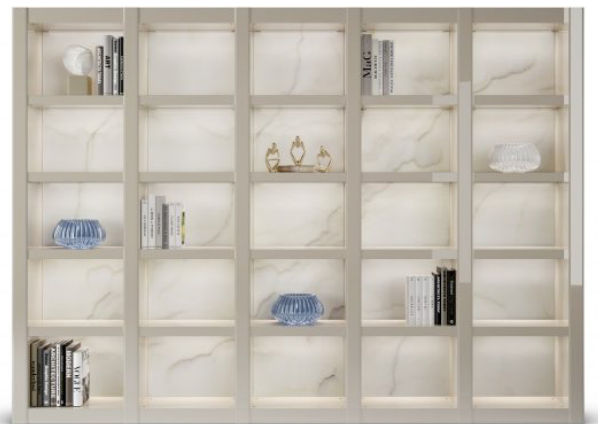

Avantgarde

Design: Reflex

Description

Modular bookcase in shiny lacquered wood with applications in bevelled lacquered glass on the fronts, or in shiny ebony wood. Backs available in white lacquered glass, Marble Glass or Wood Glass. Optional LED lighting system and wooden or glass doors in different sizes. The wide range of modules available allow to create various compositions. Made in Italy.

Avantgarde

Dimensions

A: 26"W x 13"3/4D x 85"3/8H

B: 48"7/8W x 13"3/4D x 85"3/8H

C: 71"5/8W x 13"3/4D x 85"3/8H

D: 94"1/2W x 13"3/4D x 85"3/8H

E: 117"3/8W x 13"3/4D x 85"3/8H

A 1 MODULE