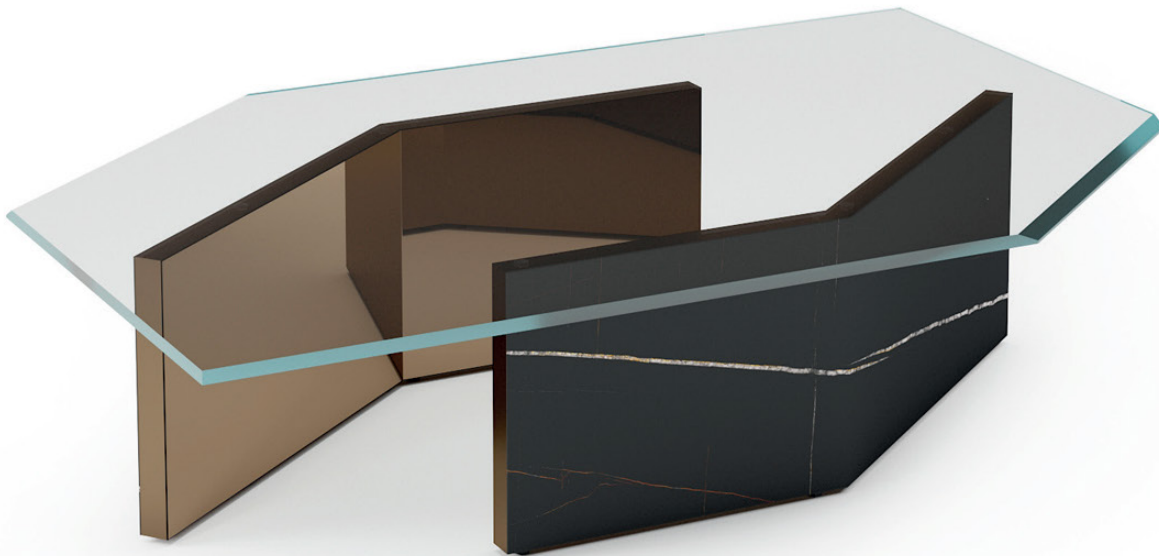

# Cubitum

*Design: Riccardo Lucatello*

## Description

Coffee table with wooden base with edges in Bronze finish. The inner side is covered in Bronze mirror and the external side in Marble glass. Top in 5/8" thick extra-clear glass with bevel on the shorter sides. Made in Italy.

## Dimensions

**B:** 53"1/8W x 35"3/8D x 14"5/8H

**C:** 65"W x 43"1/4D x 14"5/8H