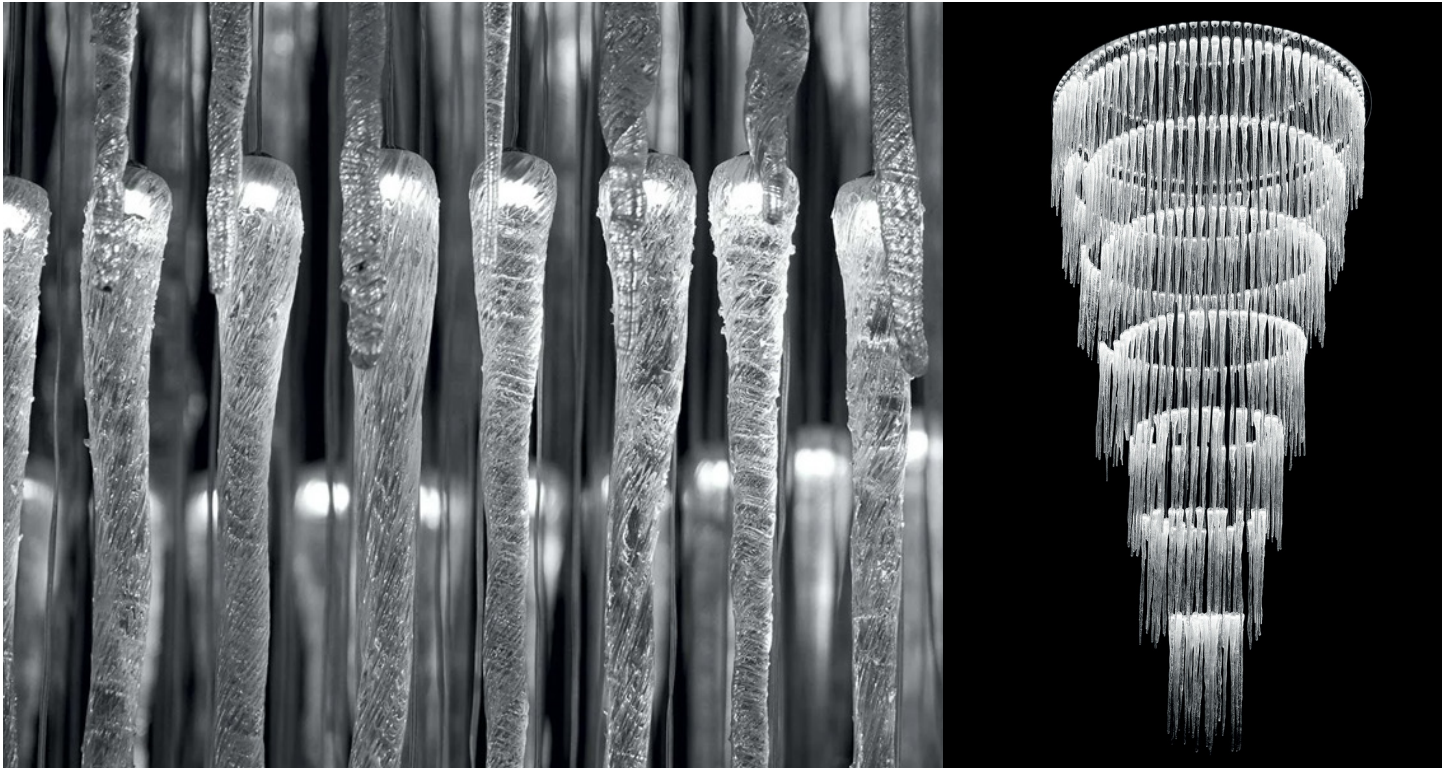

Ice

Design: Reflex

Description

Chandelier with mirror glass support and suspended solid Murano glass elements with LED (1W G4 12V 2700-3000K) inside. Allows various types of customizations for dimensions and shapes. Made in Italy.

Dimensions

- A:** Ø29"1/2 x 34"5/8H - 116 elements
- B:** Ø35"3/8 x 45"5/8H - 180 elements
- C:** Ø41"3/4 x 59"H - 257 elements
- D:** Ø47"1/4 x 72"7/8H - 347 elements
- E:** Ø51"1/8 x 102"3/8H - 450 elements in spiral shape
- G:** 23"5/8W x 35"7/8D x 38"5/8H - 113 elements, drop shape
- H:** 71"5/8W x 47"1/4D x 38"5/8H - 452 elements, 4 modules in drop shape

Ice