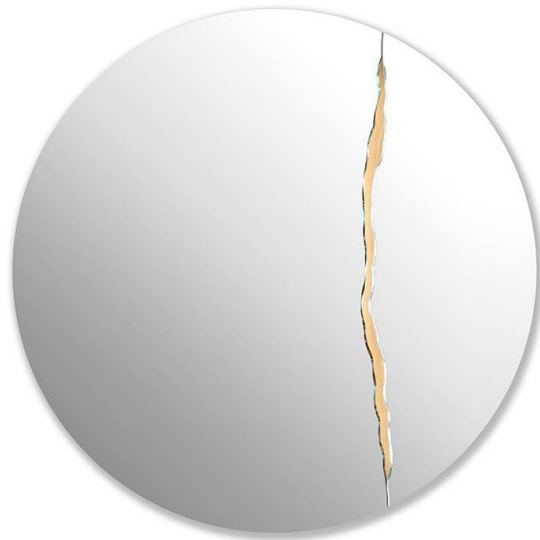

# Impact

*Design: Reflex*

## *Description*

Mirror in extra clear 1/4" thick glass with decoration in gold or in satin brass finish. Optional LED lighting. Made in Italy.