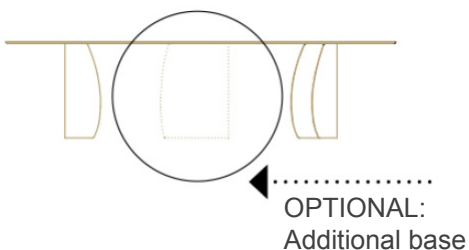

Petalo Acqua

Design: Tulczinsky

Description

Dining table with curved bases and round or square-round top in Acqua glass. Made in Italy.

Petalo Acqua

Dimensions

Round top

A: $\text{Ø}55''\frac{1}{8}$ x $29''\frac{1}{8}$ H

Square-round top

B: $78''\frac{3}{4}$ W x $39''\frac{3}{8}$ D x $29''\frac{1}{8}$ H

C: $98''\frac{3}{8}$ W x $47''\frac{1}{4}$ D x $29''\frac{1}{8}$ H

D: $118''\frac{1}{8}$ W x $47''\frac{1}{4}$ D x $29''\frac{1}{8}$ H