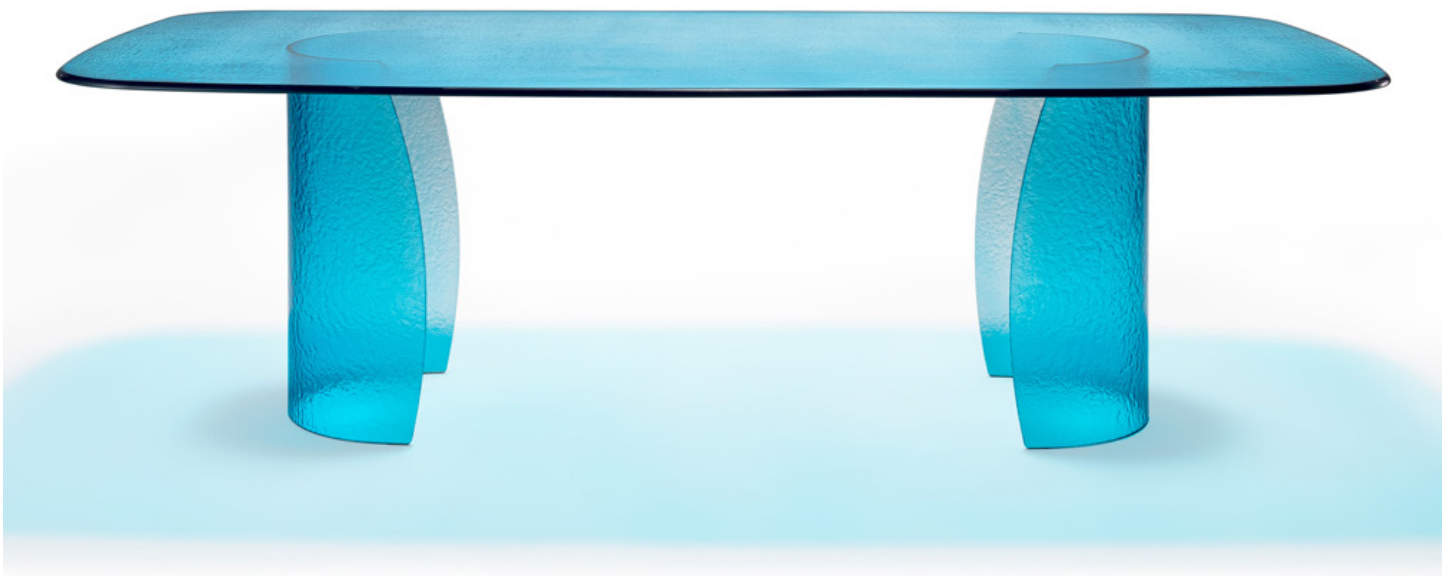

Petalo Acqua

Design: Tulczinsky

Description

Dining table with curved bases and round or square-round top in Acqua glass. Made in Italy.

Petalo Acqua

Dimensions

Round top

A: $\text{Ø}55''\frac{1}{8}$ x $29''\frac{1}{8}$ H

Square-round top

B: $78''\frac{3}{4}$ W x $39''\frac{3}{8}$ D x $29''\frac{1}{8}$ H

C: $98''\frac{3}{8}$ W x $47''\frac{1}{4}$ D x $29''\frac{1}{8}$ H

D: $118''\frac{1}{8}$ W x $47''\frac{1}{4}$ D x $29''\frac{1}{8}$ H