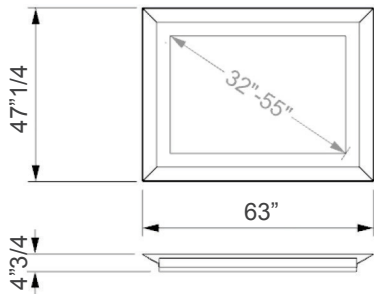

### *Description*

TV Mirror (TV container) in 2" thick Supersilver glass with 45° bevel. Frame in glass, available in various finishes. For LED TV with 2"3/4 maximum thickness. Optional: LED lighting between the mirror and the frame and USB-HDMI connections on the frame. Made in Italy.

### Dimensions

- A:** 63"W x 4"3/4D x 47"1/4H  
Max. TV size: 55" (48"W x 2"3/4D x 32"1/4H)
- B:** 78"3/4W x 4"3/4D x 47"1/4H  
Max. TV size: 63" (63"3/4W x 2"3/4D x 32"1/4H)
- C:** 78"3/4W x 4"3/4D x 78"3/4H  
Max. TV size: 70" (63"3/4W x 2"3/4D x 38"5/8H)
- D:** 88"5/8W x 4"3/4D x 88"5/8H  
Max. TV size: 85"

A

B

C

D

Sizes C and D can have the TV placed in the middle or at the bottom