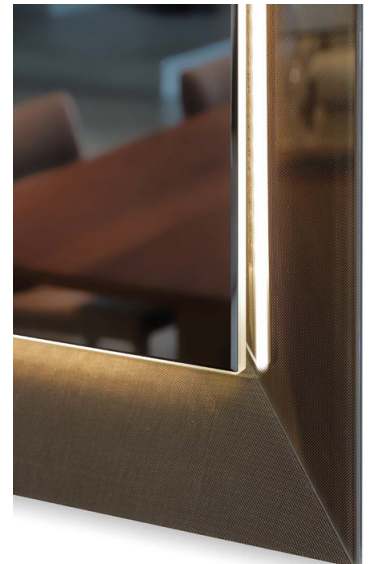

## Prisma

*Design: Reflex*

### *Description*

TV Mirror (TV container) in 2" thick Supersilver glass with 45° bevel. Frame in glass, available in various finishes. For LED TV with 2"3/4 maximum thickness. Optional: LED lighting between the mirror and the frame and USB-HDMI connections on the frame. Made in Italy.