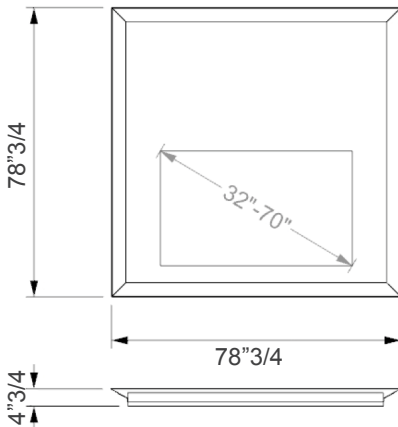

### *Description*

TV Mirror (TV container) in 2" thick Supersilver glass with 45° bevel. Frame in glass, available in various finishes. For LED TV with 2"3/4 maximum thickness. Optional: LED lighting between the mirror and the frame and USB-HDMI connections on the frame. Made in Italy.

### Dimensions

- A:** 63"W x 4"3/4D x 47"1/4H  
Max. TV size: 55" (48"W x 2"3/4D x 32"1/4H)
- B:** 78"3/4W x 4"3/4D x 47"1/4H  
Max. TV size: 63" (63"3/4W x 2"3/4D x 32"1/4H)
- C:** 78"3/4W x 4"3/4D x 78"3/4H  
Max. TV size: 70" (63"3/4W x 2"3/4D x 38"5/8H)
- D:** 88"5/8W x 4"3/4D x 88"5/8H  
Max. TV size: 85"

A

B

C

D

Sizes C and D can have the TV placed in the middle or at the bottom