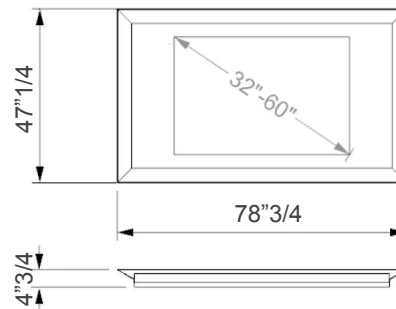

### *Description*

TV Mirror (TV container) in 2" thick Supersilver glass with 45° bevel. Frame in glass, available in various finishes. For LED TV with 2"3/4 maximum thickness. Optional: LED lighting between the mirror and the frame and USB-HDMI connections on the frame. Made in Italy.

### Dimensions

- A:** 63"W x 4"3/4D x 47"1/4H  
Max. TV size: 55" (48"W x 2"3/4D x 32"1/4H)
- B:** 78"3/4W x 4"3/4D x 47"1/4H  
Max. TV size: 63" (63"3/4W x 2"3/4D x 32"1/4H)
- C:** 78"3/4W x 4"3/4D x 78"3/4H  
Max. TV size: 70" (63"3/4W x 2"3/4D x 38"5/8H)
- D:** 88"5/8W x 4"3/4D x 88"5/8H  
Max. TV size: 85"

A

B

C

D

Sizes C and D can have the TV placed in the middle or at the bottom