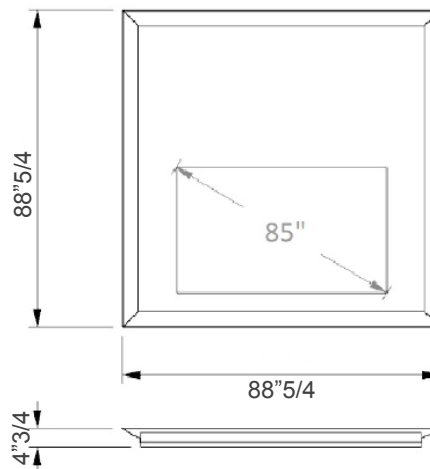

### *Description*

TV Mirror (TV container) in 2" thick Supersilver glass with 45° bevel. Frame in glass, available in various finishes. For LED TV with 2"3/4 maximum thickness. Optional: LED lighting between the mirror and the frame and USB-HDMI connections on the frame. Made in Italy.

### Dimensions

- A:** 63"W x 4"3/4D x 47"1/4H  
Max. TV size: 55" (48"W x 2"3/4D x 32"1/4H)
- B:** 78"3/4W x 4"3/4D x 47"1/4H  
Max. TV size: 63" (63"3/4W x 2"3/4D x 32"1/4H)
- C:** 78"3/4W x 4"3/4D x 78"3/4H  
Max. TV size: 70" (63"3/4W x 2"3/4D x 38"5/8H)
- D:** 88"5/8W x 4"3/4D x 88"5/8H  
Max. TV size: 85"

A

B

C

D

Sizes C and D can have the TV placed in the middle or at the bottom