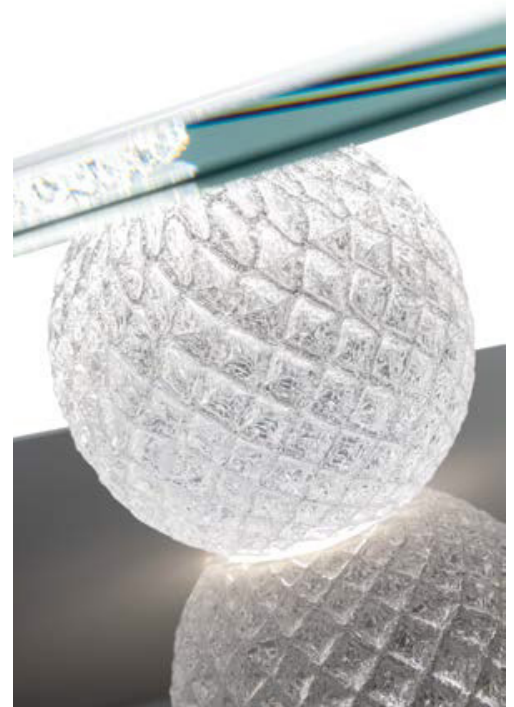

Rialto

Design: Reflex

Description

Nightstand with 1 drawer in wood with bevelled lacquered glass details. Upper rectangular top in 3/8" thick extra-clear glass supported by a sphere in transparent or gold Murano glass. LED lighting on the sphere. Made in Italy.

Dimensions

23"5/8W x 13"3/4D x 23"3/4H

Rectangular top