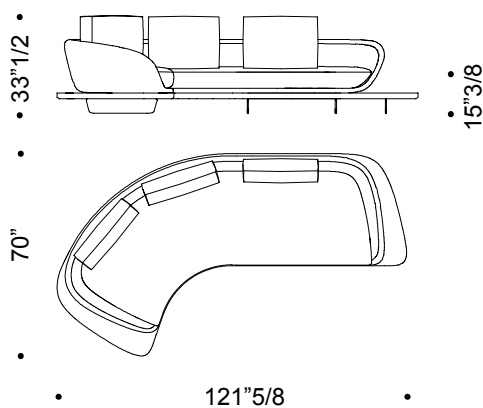

Segno

Dimensions

A: 118"1/8W x 38"1/8D x 25"5/8 - 33"1/2H

B: 118"1/8W x 38"1/8D x 25"5/8 - 33"1/2H

A - With side shelf covered in quilted leather - 1 arm, right or left – 2 cushions

DX

SX

B - 2 arms - 2 standard cushions or 3 small cushions

Segno

Dimensions

C: 124"3/4W x 70"7/8 D x 25"5/8 - 33"1/2H

C arms: 121"5/8W x 70"D x 25"5/8 - 33"1/2H

C - 1 arm, right or left – 3 cushions

DX

SX

C arms - 2 arms, right or left – 3 cushions

DX

SX

Segno

Dimensions

D: 135³/₈W x 110⁵/₈D x 25⁵/₈ - 33¹/₂H

E: 97⁵/₈W x 130⁰/₈D x 25⁵/₈ - 33¹/₂H

D - 2 arms – 4 cushions

E - With corner platform covered in quilted leather - 2 arms – 3 cushions

Segno

Dimensions

H: 130"W x 130"D x 25"5/8 - 33"1/2HH

I, I arms: 157"1/2W x 70"7/8D x 25"5/8 - 33"1/2H

H - With corner platform with padded seat - 2 arms – 4 cushions

DX

SX

I - no arms, 5 cushions