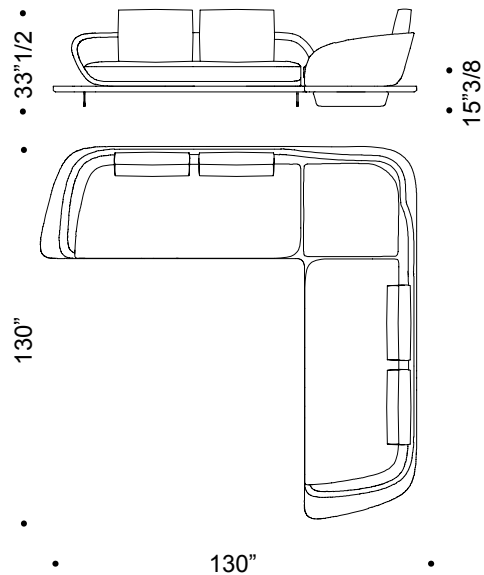

DX

SX

Segno

Dimensions

D: 135³/₈W x 110⁵/₈D x 25⁵/₈ - 33¹/₂H

E: 97⁵/₈W x 130⁰/₈D x 25⁵/₈ - 33¹/₂H

D - 2 arms – 4 cushions

E - With corner platform covered in quilted leather - 2 arms – 3 cushions

Segno

Dimensions

F: 97"5/8W x 130"D x 25"5/8 - 33"1/2H

G: 130"W x 130"D x 25"5/8 - 33"1/2H

F - With corner platform with padded seat - 2 arms – 3 cushions

G - With corner platform covered in quilted leather - 2 arms – 4 cushions

Segno

Dimensions

H: 130"W x 130"D x 25"5/8 - 33"1/2HH

I, I arms: 157"1/2W x 70"7/8D x 25"5/8 - 33"1/2H

H - With corner platform with padded seat - 2 arms – 4 cushions

DX

SX

I - no arms, 5 cushions

I arms - 2 arms, 5 cushions

Segno

Dimensions

L: 125"1/8W x 151"1/8D x 25"5/8 - 33"1/2H

M: 124"W x 148"7/8D x 25"5/8 - 33"1/2H

L - With triangular corner platform covered in quilted leather - 2 arms – 4 cushions