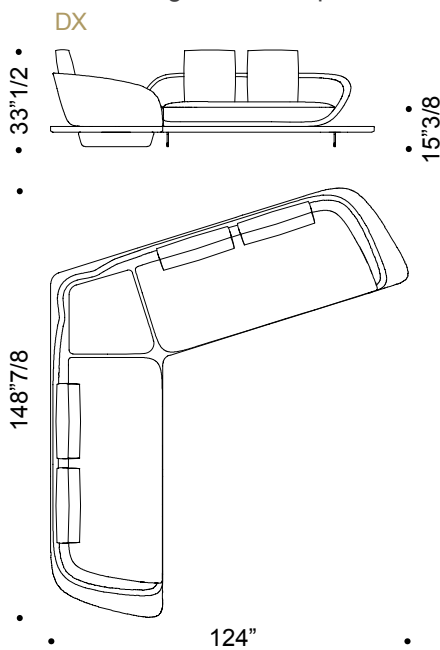

DX

SX

Segno

Dimensions

D: 135³/₈W x 110⁵/₈D x 25⁵/₈ - 33¹/₂H

E: 97⁵/₈W x 130⁰/₈D x 25⁵/₈ - 33¹/₂H

D - 2 arms – 4 cushions

E - With corner platform covered in quilted leather - 2 arms – 3 cushions

Segno

Dimensions

H: 130"W x 130"D x 25"5/8 - 33"1/2HH

I, I arms: 157"1/2W x 70"7/8D x 25"5/8 - 33"1/2H

H - With corner platform with padded seat - 2 arms – 4 cushions

DX

SX

I - no arms, 5 cushions

I arms - 2 arms, 5 cushions

Segno

Dimensions

L: 125"1/8W x 151"1/8D x 25"5/8 - 33"1/2H

M: 124"W x 148"7/8D x 25"5/8 - 33"1/2H

L - With triangular corner platform covered in quilted leather - 2 arms – 4 cushions

M - With triangular corner platform with padded seat - 2 arms – 4 cushions

Segno

Dimensions

N: 96³/₈W x 141³/₄D x 25⁵/₈ - 33¹/₂H

O: 98⁷/₈W x 143⁰/₀D x 25⁵/₈ - 33¹/₂H

N - With triangular corner platform covered in quilted leather - 2 arms – 3 cushions