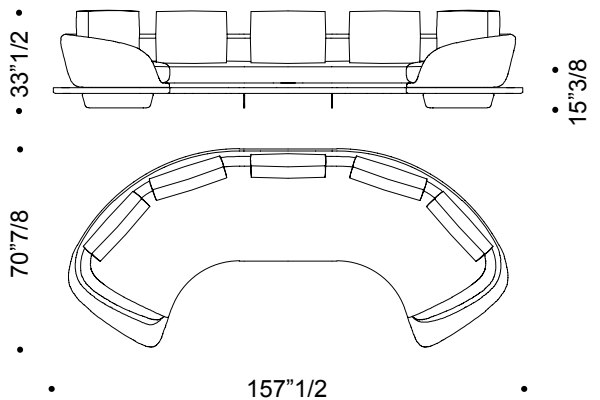

DX

SX

Segno

Dimensions

D: 135³/₈W x 110⁵/₈D x 25⁵/₈ - 33¹/₂H

E: 97⁵/₈W x 130⁰/₈D x 25⁵/₈ - 33¹/₂H

D - 2 arms – 4 cushions

E - With corner platform covered in quilted leather - 2 arms – 3 cushions

Segno

Dimensions

F: 97"5/8W x 130"D x 25"5/8 - 33"1/2H

G: 130"W x 130"D x 25"5/8 - 33"1/2H

F - With corner platform with padded seat - 2 arms – 3 cushions

G - With corner platform covered in quilted leather - 2 arms – 4 cushions

Segno

Dimensions

H: 130"W x 130"D x 25"5/8 - 33"1/2HH

I, I arms: 157"1/2W x 70"7/8D x 25"5/8 - 33"1/2H

H - With corner platform with padded seat - 2 arms – 4 cushions

DX

SX

I - no arms, 5 cushions

I arms - 2 arms, 5 cushions

Segno

Dimensions

L: 125"1/8W x 151"1/8D x 25"5/8 - 33"1/2H

M: 124"W x 148"7/8D x 25"5/8 - 33"1/2H

L - With triangular corner platform covered in quilted leather - 2 arms – 4 cushions