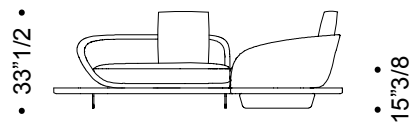

Segno

Dimensions

N: 96³/₈W x 141³/₄D x 25⁵/₈ - 33¹/₂H

O: 98⁷/₈W x 143⁰/₀D x 25⁵/₈ - 33¹/₂H

N - With triangular corner platform covered in quilted leather - 2 arms – 3 cushions

DX

96³/₈

SX

96³/₈

O - With triangular corner platform with padded seat - 2 arms – 3 cushions

DX

98⁷/₈

SX

98⁷/₈