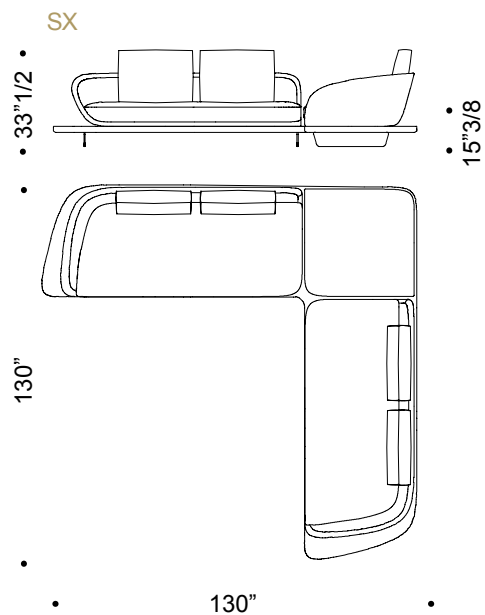

Segno

Dimensions

C: 124"3/4W x 70"7/8 D x 25"5/8 - 33"1/2H

C arms: 121"5/8W x 70"D x 25"5/8 - 33"1/2H

C - 1 arm, right or left – 3 cushions

DX

SX

C arms - 2 arms, right or left – 3 cushions

DX

SX

Segno

Dimensions

D: 135³/₈W x 110⁵/₈D x 25⁵/₈ - 33¹/₂H

E: 97⁵/₈W x 130⁰/₈D x 25⁵/₈ - 33¹/₂H

D - 2 arms – 4 cushions

E - With corner platform covered in quilted leather - 2 arms – 3 cushions

Segno

Dimensions

F: 97"5/8W x 130"D x 25"5/8 - 33"1/2H

G: 130"W x 130"D x 25"5/8 - 33"1/2H

F - With corner platform with padded seat - 2 arms – 3 cushions

G - With corner platform covered in quilted leather - 2 arms – 4 cushions

Segno

Dimensions

H: 130"W x 130"D x 25"5/8 - 33"1/2HH

I, I arms: 157"1/2W x 70"7/8D x 25"5/8 - 33"1/2H

H - With corner platform with padded seat - 2 arms – 4 cushions

DX

SX

I - no arms, 5 cushions