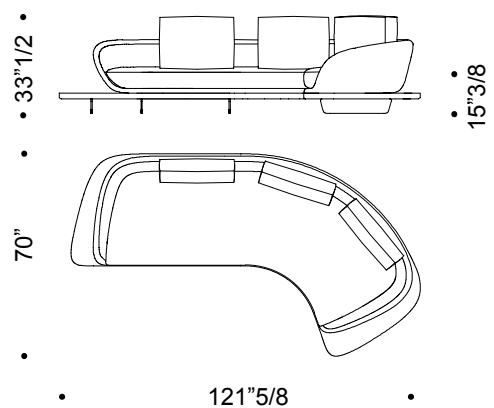

Segno

Dimensions

A: 118"1/8W x 38"1/8D x 25"5/8 - 33"1/2H

B: 118"1/8W x 38"1/8D x 25"5/8 - 33"1/2H

A - With side shelf covered in quilted leather - 1 arm, right or left – 2 cushions

DX

SX

B - 2 arms - 2 standard cushions or 3 small cushions

Segno

Dimensions

C: 124"3/4W x 70"7/8 D x 25"5/8 - 33"1/2H

C arms: 121"5/8W x 70"D x 25"5/8 - 33"1/2H

C - 1 arm, right or left – 3 cushions

DX

SX

C arms - 2 arms, right or left – 3 cushions

DX

SX

Segno

Dimensions

D: 135³/₈W x 110⁵/₈D x 25⁵/₈ - 33¹/₂H

E: 97⁵/₈W x 130⁰/₈D x 25⁵/₈ - 33¹/₂H

D - 2 arms – 4 cushions

E - With corner platform covered in quilted leather - 2 arms – 3 cushions

Segno

Dimensions

H: 130"W x 130"D x 25"5/8 - 33"1/2HH

I, I arms: 157"1/2W x 70"7/8D x 25"5/8 - 33"1/2H

H - With corner platform with padded seat - 2 arms – 4 cushions

DX

SX

I - no arms, 5 cushions