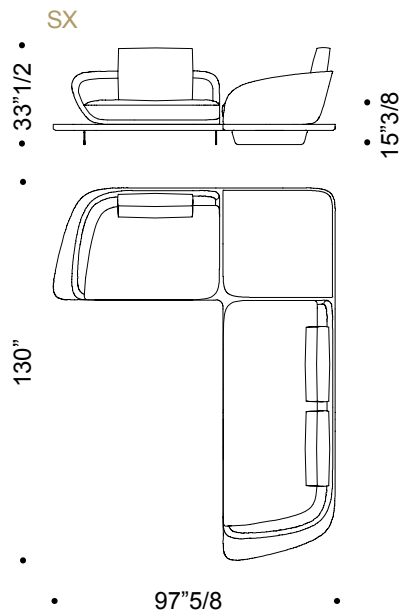

Segno

Dimensions

C: 124"3/4W x 70"7/8 D x 25"5/8 - 33"1/2H

C arms: 121"5/8W x 70"D x 25"5/8 - 33"1/2H

C - 1 arm, right or left – 3 cushions

DX

SX

C arms - 2 arms, right or left – 3 cushions

DX

SX

Segno

Dimensions

D: 135³/₈W x 110⁵/₈D x 25⁵/₈ - 33¹/₂H

E: 97⁵/₈W x 130⁰/₈D x 25⁵/₈ - 33¹/₂H

D - 2 arms – 4 cushions

E - With corner platform covered in quilted leather - 2 arms – 3 cushions

Segno

Dimensions

F: 97"5/8W x 130"D x 25"5/8 - 33"1/2H

G: 130"W x 130"D x 25"5/8 - 33"1/2H

F - With corner platform with padded seat - 2 arms – 3 cushions

G - With corner platform covered in quilted leather - 2 arms – 4 cushions

Segno

Dimensions

H: 130"W x 130"D x 25"5/8 - 33"1/2HH

I, I arms: 157"1/2W x 70"7/8D x 25"5/8 - 33"1/2H

H - With corner platform with padded seat - 2 arms – 4 cushions

DX

SX

I - no arms, 5 cushions