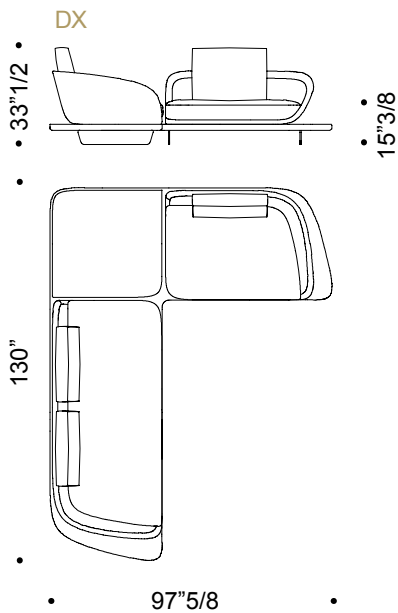

Segno

Dimensions

C: 124"3/4W x 70"7/8 D x 25"5/8 - 33"1/2H

C arms: 121"5/8W x 70"D x 25"5/8 - 33"1/2H

C - 1 arm, right or left – 3 cushions

DX

SX

C arms - 2 arms, right or left – 3 cushions

DX

SX

Segno

Dimensions

D: 135³/₈W x 110⁵/₈D x 25⁵/₈ - 33¹/₂H

E: 97⁵/₈W x 130⁰/₈D x 25⁵/₈ - 33¹/₂H

D - 2 arms – 4 cushions

E - With corner platform covered in quilted leather - 2 arms – 3 cushions

Segno

Dimensions

F: 97"5/8W x 130"D x 25"5/8 - 33"1/2H

G: 130"W x 130"D x 25"5/8 - 33"1/2H

F - With corner platform with padded seat - 2 arms – 3 cushions

G - With corner platform covered in quilted leather - 2 arms – 4 cushions

Segno

Dimensions

H: 130"W x 130"D x 25"5/8 - 33"1/2HH

I, I arms: 157"1/2W x 70"7/8D x 25"5/8 - 33"1/2H

H - With corner platform with padded seat - 2 arms – 4 cushions

DX

SX

I - no arms, 5 cushions