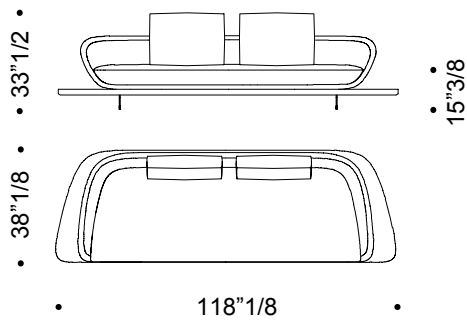

Segno

Dimensions

A: 118"1/8W x 38"1/8D x 25"5/8 - 33"1/2H

B: 118"1/8W x 38"1/8D x 25"5/8 - 33"1/2H

A - With side shelf covered in quilted leather - 1 arm, right or left – 2 cushions

DX

SX

B - 2 arms - 2 standard cushions or 3 small cushions

Segno

Dimensions

C: 124"3/4W x 70"7/8 D x 25"5/8 - 33"1/2H

C arms: 121"5/8W x 70"D x 25"5/8 - 33"1/2H

C - 1 arm, right or left – 3 cushions

DX

SX

C arms - 2 arms, right or left – 3 cushions

DX

SX

Segno

Dimensions

D: 135³/₈W x 110⁵/₈D x 25⁵/₈ - 33¹/₂H

E: 97⁵/₈W x 130⁰/₈D x 25⁵/₈ - 33¹/₂H

D - 2 arms – 4 cushions

E - With corner platform covered in quilted leather - 2 arms – 3 cushions

Segno

Dimensions

H: 130"W x 130"D x 25"5/8 - 33"1/2HH

I, I arms: 157"1/2W x 70"7/8D x 25"5/8 - 33"1/2H

H - With corner platform with padded seat - 2 arms – 4 cushions

DX

SX

I - no arms, 5 cushions