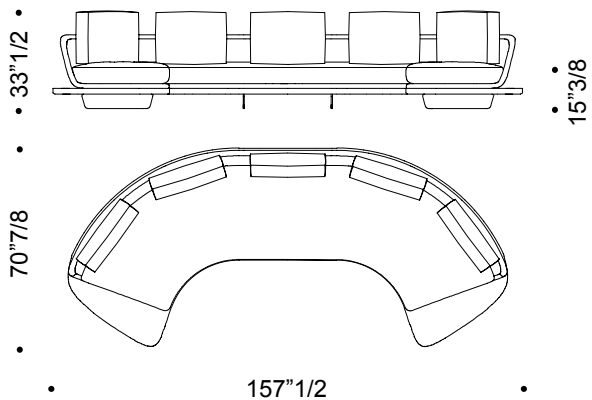

DX

SX

Segno

Dimensions

D: 135³/₈W x 110⁵/₈D x 25⁵/₈ - 33¹/₂H

E: 97⁵/₈W x 130⁰/₈D x 25⁵/₈ - 33¹/₂H

D - 2 arms – 4 cushions

E - With corner platform covered in quilted leather - 2 arms – 3 cushions

Segno

Dimensions

F: 97"5/8W x 130"D x 25"5/8 - 33"1/2H

G: 130"W x 130"D x 25"5/8 - 33"1/2H

F - With corner platform with padded seat - 2 arms – 3 cushions

G - With corner platform covered in quilted leather - 2 arms – 4 cushions

Segno

Dimensions

H: 130"W x 130"D x 25"5/8 - 33"1/2HH

I, I arms: 157"1/2W x 70"7/8D x 25"5/8 - 33"1/2H

H - With corner platform with padded seat - 2 arms – 4 cushions

DX

SX

I - no arms, 5 cushions

I arms - 2 arms, 5 cushions

Segno

Dimensions

L: 125"1/8W x 151"1/8D x 25"5/8 - 33"1/2H

M: 124"W x 148"7/8D x 25"5/8 - 33"1/2H

L - With triangular corner platform covered in quilted leather - 2 arms – 4 cushions