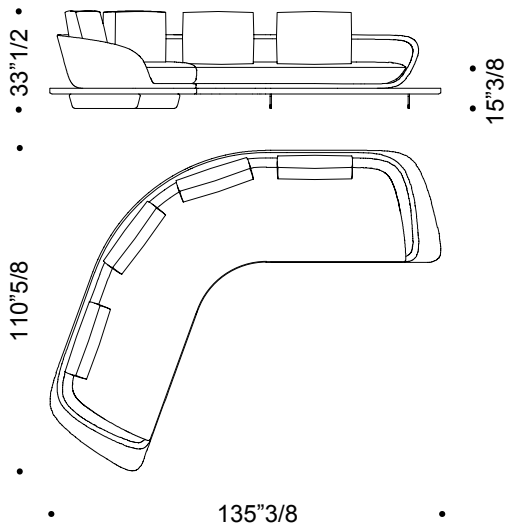

Segno

Dimensions

C: 124"3/4W x 70"7/8 D x 25"5/8 - 33"1/2H

C arms: 121"5/8W x 70"D x 25"5/8 - 33"1/2H

C - 1 arm, right or left – 3 cushions

DX

SX

C arms - 2 arms, right or left – 3 cushions

DX

SX

Segno

Dimensions

D: 135³/₈W x 110⁵/₈D x 25⁵/₈ - 33¹/₂H

E: 97⁵/₈W x 130⁰/₈D x 25⁵/₈ - 33¹/₂H

D - 2 arms – 4 cushions

E - With corner platform covered in quilted leather - 2 arms – 3 cushions

Segno

Dimensions

F: 97"5/8W x 130"D x 25"5/8 - 33"1/2H

G: 130"W x 130"D x 25"5/8 - 33"1/2H

F - With corner platform with padded seat - 2 arms – 3 cushions

G - With corner platform covered in quilted leather - 2 arms – 4 cushions

Segno

Dimensions

H: 130"W x 130"D x 25"5/8 - 33"1/2HH

I, I arms: 157"1/2W x 70"7/8D x 25"5/8 - 33"1/2H

H - With corner platform with padded seat - 2 arms – 4 cushions

DX

SX

I - no arms, 5 cushions