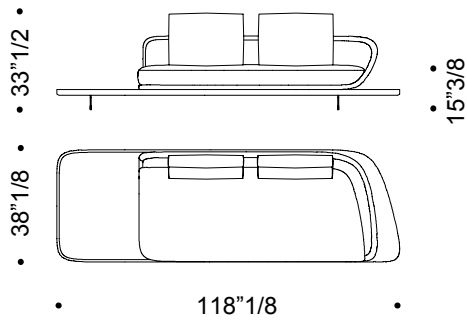

Segno

Dimensions

A: 118"1/8W x 38"1/8D x 25"5/8 - 33"1/2H

B: 118"1/8W x 38"1/8D x 25"5/8 - 33"1/2H

A - With side shelf covered in quilted leather - 1 arm, right or left – 2 cushions

DX

SX

B - 2 arms - 2 standard cushions or 3 small cushions

Segno

Dimensions

C: 124"3/4W x 70"7/8 D x 25"5/8 - 33"1/2H

C arms: 121"5/8W x 70"D x 25"5/8 - 33"1/2H

C - 1 arm, right or left – 3 cushions

DX

SX

C arms - 2 arms, right or left – 3 cushions

DX

SX

Segno

Dimensions

D: 135³/₈W x 110⁵/₈D x 25⁵/₈ - 33¹/₂H

E: 97⁵/₈W x 130⁰/₈D x 25⁵/₈ - 33¹/₂H

D - 2 arms – 4 cushions

E - With corner platform covered in quilted leather - 2 arms – 3 cushions

Segno

Dimensions

H: 130"W x 130"D x 25"5/8 - 33"1/2HH

I, I arms: 157"1/2W x 70"7/8D x 25"5/8 - 33"1/2H

H - With corner platform with padded seat - 2 arms – 4 cushions

DX

SX

I - no arms, 5 cushions