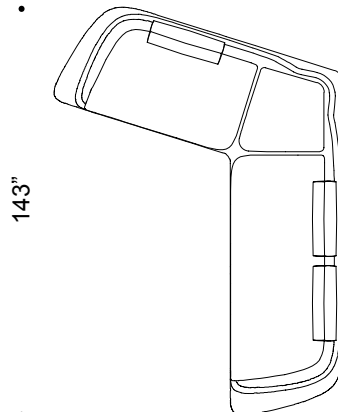

Segno

Dimensions

H: 130"W x 130"D x 25"5/8 - 33"1/2HH

I, I arms: 157"1/2W x 70"7/8D x 25"5/8 - 33"1/2H

H - With corner platform with padded seat - 2 arms – 4 cushions

DX

SX

I - no arms, 5 cushions

I arms - 2 arms, 5 cushions

Segno

Dimensions

L: 125"1/8W x 151"1/8D x 25"5/8 - 33"1/2H

M: 124"W x 148"7/8D x 25"5/8 - 33"1/2H

L - With triangular corner platform covered in quilted leather - 2 arms – 4 cushions

M - With triangular corner platform with padded seat - 2 arms – 4 cushions

Segno

Dimensions

N: 96³/₈W x 141³/₄D x 25⁵/₈ - 33¹/₂H

O: 98⁷/₈W x 143⁰/₀D x 25⁵/₈ - 33¹/₂H

N - With triangular corner platform covered in quilted leather - 2 arms – 3 cushions

DX

96³/₈

SX

96³/₈

O - With triangular corner platform with padded seat - 2 arms – 3 cushions

DX

98⁷/₈

SX