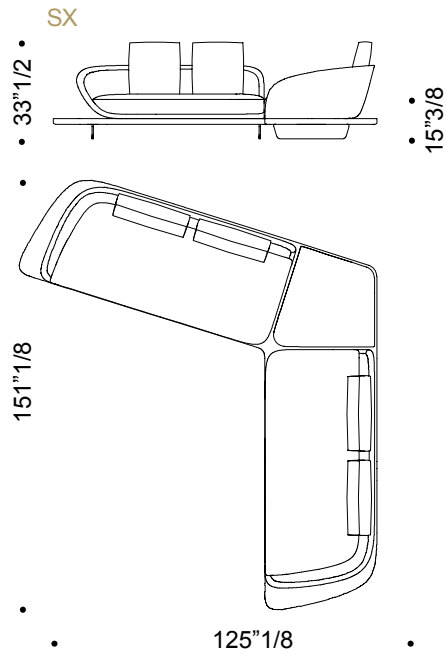

DX

SX

Segno

Dimensions

D: 135³/₈W x 110⁵/₈D x 25⁵/₈ - 33¹/₂H

E: 97⁵/₈W x 130⁰/₈D x 25⁵/₈ - 33¹/₂H

D - 2 arms – 4 cushions

E - With corner platform covered in quilted leather - 2 arms – 3 cushions

Segno

Dimensions

H: 130"W x 130"D x 25"5/8 - 33"1/2HH

I, I arms: 157"1/2W x 70"7/8D x 25"5/8 - 33"1/2H

H - With corner platform with padded seat - 2 arms – 4 cushions

DX

SX

I - no arms, 5 cushions

I arms - 2 arms, 5 cushions

Segno

Dimensions

L: 125"1/8W x 151"1/8D x 25"5/8 - 33"1/2H

M: 124"W x 148"7/8D x 25"5/8 - 33"1/2H

L - With triangular corner platform covered in quilted leather - 2 arms – 4 cushions

M - With triangular corner platform with padded seat - 2 arms – 4 cushions

Segno

Dimensions

N: 96³/₈W x 141³/₄D x 25⁵/₈ - 33¹/₂H

O: 98⁷/₈W x 143⁰/₀D x 25⁵/₈ - 33¹/₂H

N - With triangular corner platform covered in quilted leather - 2 arms – 3 cushions