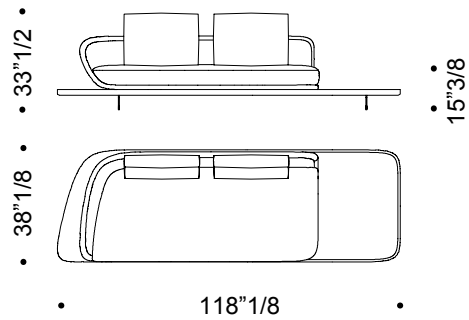

Segno

Dimensions

A: 118"1/8W x 38"1/8D x 25"5/8 - 33"1/2H

B: 118"1/8W x 38"1/8D x 25"5/8 - 33"1/2H

A - With side shelf covered in quilted leather - 1 arm, right or left – 2 cushions

DX

SX

B - 2 arms - 2 standard cushions or 3 small cushions

Segno

Dimensions

C: 124"3/4W x 70"7/8 D x 25"5/8 - 33"1/2H

C arms: 121"5/8W x 70"D x 25"5/8 - 33"1/2H

C - 1 arm, right or left – 3 cushions

DX

SX

C arms - 2 arms, right or left – 3 cushions

DX

SX

Segno

Dimensions

D: 135³/₈W x 110⁵/₈D x 25⁵/₈ - 33¹/₂H

E: 97⁵/₈W x 130⁰/₈D x 25⁵/₈ - 33¹/₂H

D - 2 arms – 4 cushions

E - With corner platform covered in quilted leather - 2 arms – 3 cushions

Segno

Dimensions

H: 130"W x 130"D x 25"5/8 - 33"1/2HH

I, I arms: 157"1/2W x 70"7/8D x 25"5/8 - 33"1/2H

H - With corner platform with padded seat - 2 arms – 4 cushions

DX

SX

I - no arms, 5 cushions