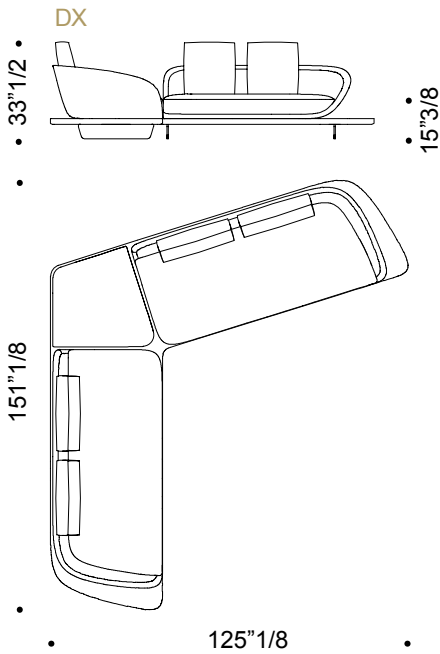

DX

SX

Segno

Dimensions

D: 135³/₈W x 110⁵/₈D x 25⁵/₈ - 33¹/₂H

E: 97⁵/₈W x 130⁰/₈D x 25⁵/₈ - 33¹/₂H

D - 2 arms – 4 cushions

E - With corner platform covered in quilted leather - 2 arms – 3 cushions

Segno

Dimensions

H: 130"W x 130"D x 25"5/8 - 33"1/2HH

I, I arms: 157"1/2W x 70"7/8D x 25"5/8 - 33"1/2H

H - With corner platform with padded seat - 2 arms – 4 cushions

DX

SX

I - no arms, 5 cushions

I arms - 2 arms, 5 cushions

Segno

Dimensions

L: 125"1/8W x 151"1/8D x 25"5/8 - 33"1/2H

M: 124"W x 148"7/8D x 25"5/8 - 33"1/2H

L - With triangular corner platform covered in quilted leather - 2 arms – 4 cushions

M - With triangular corner platform with padded seat - 2 arms – 4 cushions

Segno

Dimensions

N: 96³/₈W x 141³/₄D x 25⁵/₈ - 33¹/₂H

O: 98⁷/₈W x 143⁰/₀D x 25⁵/₈ - 33¹/₂H

N - With triangular corner platform covered in quilted leather - 2 arms – 3 cushions