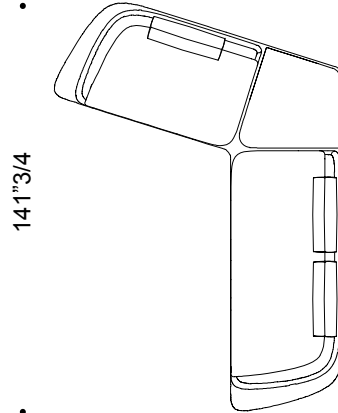

96³/₈

O - With triangular corner platform with padded seat - 2 arms – 3 cushions

DX