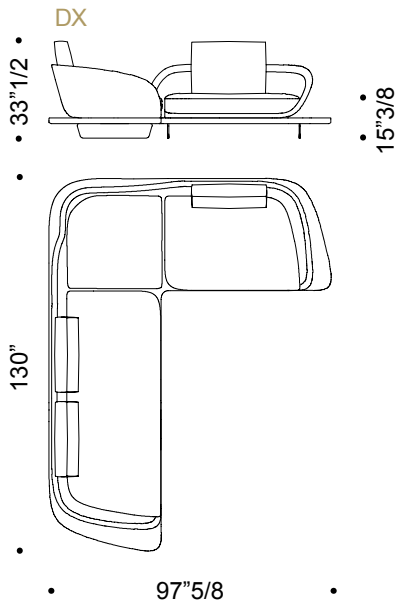

Segno

Dimensions

C: 124"3/4W x 70"7/8 D x 25"5/8 - 33"1/2H

C arms: 121"5/8W x 70"D x 25"5/8 - 33"1/2H

C - 1 arm, right or left – 3 cushions

DX

SX

C arms - 2 arms, right or left – 3 cushions

DX

SX

Segno

Dimensions

D: 135³/₈W x 110⁵/₈D x 25⁵/₈ - 33¹/₂H

E: 97⁵/₈W x 130⁰/₈D x 25⁵/₈ - 33¹/₂H

D - 2 arms – 4 cushions

E - With corner platform covered in quilted leather - 2 arms – 3 cushions

Segno

Dimensions

F: 97"5/8W x 130"D x 25"5/8 - 33"1/2H

G: 130"W x 130"D x 25"5/8 - 33"1/2H

F - With corner platform with padded seat - 2 arms – 3 cushions

G - With corner platform covered in quilted leather - 2 arms – 4 cushions

Segno

Dimensions

H: 130"W x 130"D x 25"5/8 - 33"1/2HH

I, I arms: 157"1/2W x 70"7/8D x 25"5/8 - 33"1/2H

H - With corner platform with padded seat - 2 arms – 4 cushions

DX

SX

I - no arms, 5 cushions