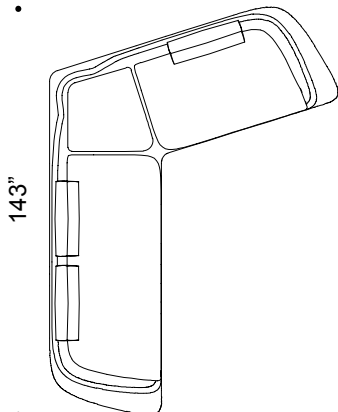

Segno

Dimensions

H: 130"W x 130"D x 25"5/8 - 33"1/2HH

I, I arms: 157"1/2W x 70"7/8D x 25"5/8 - 33"1/2H

H - With corner platform with padded seat - 2 arms – 4 cushions

DX

SX

I - no arms, 5 cushions

I arms - 2 arms, 5 cushions

Segno

Dimensions

L: 125"1/8W x 151"1/8D x 25"5/8 - 33"1/2H

M: 124"W x 148"7/8D x 25"5/8 - 33"1/2H

L - With triangular corner platform covered in quilted leather - 2 arms – 4 cushions

M - With triangular corner platform with padded seat - 2 arms – 4 cushions

Segno

Dimensions

N: 96³/₈W x 141³/₄D x 25⁵/₈ - 33¹/₂H

O: 98⁷/₈W x 143⁰/₀D x 25⁵/₈ - 33¹/₂H

N - With triangular corner platform covered in quilted leather - 2 arms – 3 cushions

DX

96³/₈

SX

96³/₈

O - With triangular corner platform with padded seat - 2 arms – 3 cushions

DX

98⁷/₈

SX