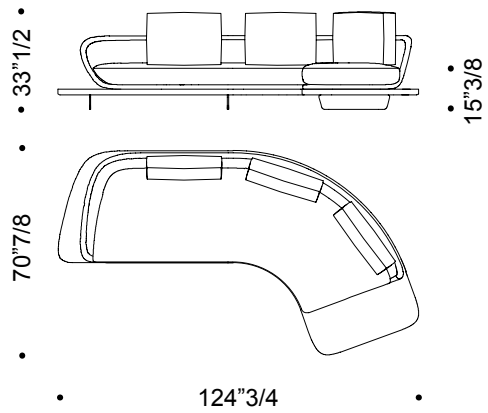

Segno

Dimensions

A: 118"1/8W x 38"1/8D x 25"5/8 - 33"1/2H

B: 118"1/8W x 38"1/8D x 25"5/8 - 33"1/2H

A - With side shelf covered in quilted leather - 1 arm, right or left – 2 cushions

DX

SX

B - 2 arms - 2 standard cushions or 3 small cushions

Segno

Dimensions

C: 124"3/4W x 70"7/8 D x 25"5/8 - 33"1/2H

C arms: 121"5/8W x 70"D x 25"5/8 - 33"1/2H

C - 1 arm, right or left – 3 cushions

DX

SX

C arms - 2 arms, right or left – 3 cushions

DX

SX

Segno

Dimensions

D: 135³/₈W x 110⁵/₈D x 25⁵/₈ - 33¹/₂H

E: 97⁵/₈W x 130⁰/₈D x 25⁵/₈ - 33¹/₂H

D - 2 arms – 4 cushions

E - With corner platform covered in quilted leather - 2 arms – 3 cushions

Segno

Dimensions

H: 130"W x 130"D x 25"5/8 - 33"1/2HH

I, I arms: 157"1/2W x 70"7/8D x 25"5/8 - 33"1/2H

H - With corner platform with padded seat - 2 arms – 4 cushions

DX

SX

I - no arms, 5 cushions