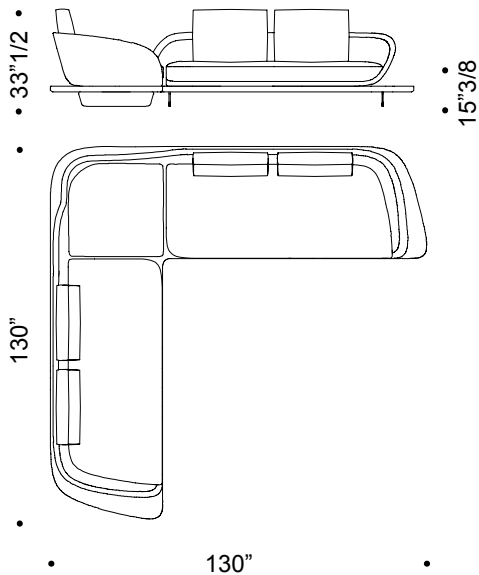

DX

SX

Segno

Dimensions

D: 135³/₈W x 110⁵/₈D x 25⁵/₈ - 33¹/₂H

E: 97⁵/₈W x 130⁰/₈D x 25⁵/₈ - 33¹/₂H

D - 2 arms – 4 cushions

E - With corner platform covered in quilted leather - 2 arms – 3 cushions

Segno

Dimensions

F: 97"5/8W x 130"D x 25"5/8 - 33"1/2H

G: 130"W x 130"D x 25"5/8 - 33"1/2H

F - With corner platform with padded seat - 2 arms – 3 cushions

G - With corner platform covered in quilted leather - 2 arms – 4 cushions

Segno

Dimensions

H: 130"W x 130"D x 25"5/8 - 33"1/2HH

I, I arms: 157"1/2W x 70"7/8D x 25"5/8 - 33"1/2H

H - With corner platform with padded seat - 2 arms – 4 cushions

DX

SX

I - no arms, 5 cushions

I arms - 2 arms, 5 cushions

Segno

Dimensions

L: 125"1/8W x 151"1/8D x 25"5/8 - 33"1/2H

M: 124"W x 148"7/8D x 25"5/8 - 33"1/2H

L - With triangular corner platform covered in quilted leather - 2 arms – 4 cushions