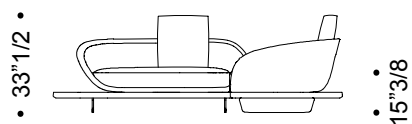

M - With triangular corner platform with padded seat - 2 arms – 4 cushions

Segno

Dimensions

N: 96³/₈W x 141³/₄D x 25⁵/₈ - 33¹/₂H

O: 98⁷/₈W x 143⁰/₀D x 25⁵/₈ - 33¹/₂H

N - With triangular corner platform covered in quilted leather - 2 arms – 3 cushions

DX

96³/₈

SX

96³/₈

O - With triangular corner platform with padded seat - 2 arms – 3 cushions

DX

98⁷/₈

SX