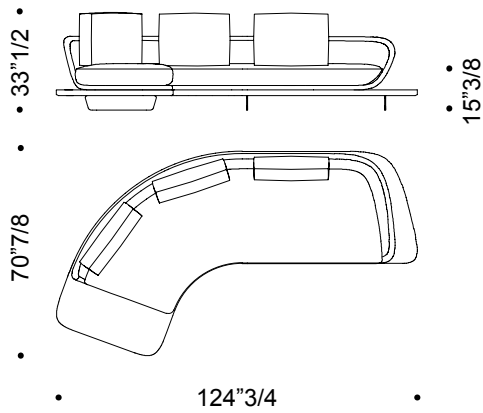

Segno

Dimensions

A: 118"1/8W x 38"1/8D x 25"5/8 - 33"1/2H

B: 118"1/8W x 38"1/8D x 25"5/8 - 33"1/2H

A - With side shelf covered in quilted leather - 1 arm, right or left – 2 cushions

DX

SX

B - 2 arms - 2 standard cushions or 3 small cushions

Segno

Dimensions

C: 124"3/4W x 70"7/8 D x 25"5/8 - 33"1/2H

C arms: 121"5/8W x 70"D x 25"5/8 - 33"1/2H

C - 1 arm, right or left – 3 cushions

DX

SX

C arms - 2 arms, right or left – 3 cushions

DX

SX

Segno

Dimensions

D: 135³/₈W x 110⁵/₈D x 25⁵/₈ - 33¹/₂H

E: 97⁵/₈W x 130⁰/₈D x 25⁵/₈ - 33¹/₂H

D - 2 arms – 4 cushions

E - With corner platform covered in quilted leather - 2 arms – 3 cushions

Segno

Dimensions

H: 130"W x 130"D x 25"5/8 - 33"1/2HH

I, I arms: 157"1/2W x 70"7/8D x 25"5/8 - 33"1/2H

H - With corner platform with padded seat - 2 arms – 4 cushions

DX

SX

I - no arms, 5 cushions