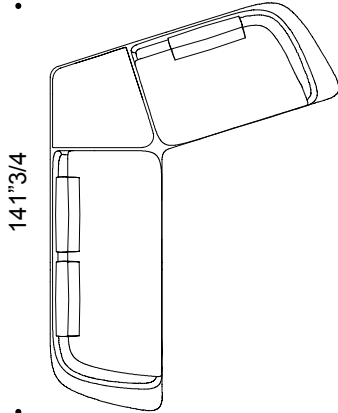

Segno

Dimensions

N: 96³/₈W x 141³/₄D x 25⁵/₈ - 33¹/₂H

O: 98⁷/₈W x 143⁰/₀D x 25⁵/₈ - 33¹/₂H

N - With triangular corner platform covered in quilted leather - 2 arms – 3 cushions

DX

96³/₈

SX