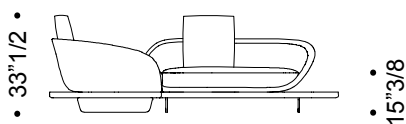

Segno

Dimensions

H: 130"W x 130"D x 25"5/8 - 33"1/2HH

I, I arms: 157"1/2W x 70"7/8D x 25"5/8 - 33"1/2H

H - With corner platform with padded seat - 2 arms – 4 cushions

DX

SX

I - no arms, 5 cushions

M - With triangular corner platform with padded seat - 2 arms – 4 cushions

Segno

Dimensions

N: 96³/₈W x 141³/₄D x 25⁵/₈ - 33¹/₂H

O: 98⁷/₈W x 143⁰/₀D x 25⁵/₈ - 33¹/₂H

N - With triangular corner platform covered in quilted leather - 2 arms – 3 cushions

DX

96³/₈

SX

96³/₈

O - With triangular corner platform with padded seat - 2 arms – 3 cushions

DX

98⁷/₈

SX