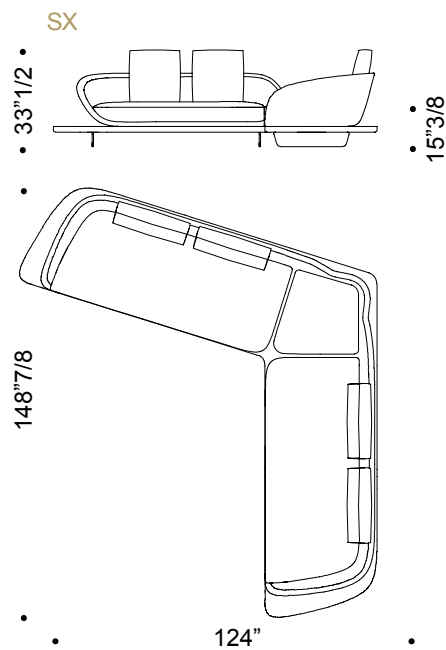

DX

SX

Segno

Dimensions

D: 135³/₈W x 110⁵/₈D x 25⁵/₈ - 33¹/₂H

E: 97⁵/₈W x 130⁰/₈D x 25⁵/₈ - 33¹/₂H

D - 2 arms – 4 cushions

E - With corner platform covered in quilted leather - 2 arms – 3 cushions

Segno

Dimensions

H: 130"W x 130"D x 25"5/8 - 33"1/2HH

I, I arms: 157"1/2W x 70"7/8D x 25"5/8 - 33"1/2H

H - With corner platform with padded seat - 2 arms – 4 cushions

DX

SX

I - no arms, 5 cushions

I arms - 2 arms, 5 cushions

Segno

Dimensions

L: 125"1/8W x 151"1/8D x 25"5/8 - 33"1/2H

M: 124"W x 148"7/8D x 25"5/8 - 33"1/2H

L - With triangular corner platform covered in quilted leather - 2 arms – 4 cushions

M - With triangular corner platform with padded seat - 2 arms – 4 cushions

Segno

Dimensions

N: 96³/₈W x 141³/₄D x 25⁵/₈ - 33¹/₂H

O: 98⁷/₈W x 143⁰/₀D x 25⁵/₈ - 33¹/₂H

N - With triangular corner platform covered in quilted leather - 2 arms – 3 cushions