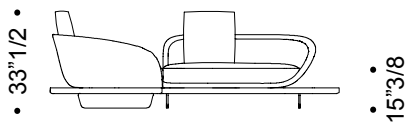

Segno

Dimensions

N: 96³/₈W x 141³/₄D x 25⁵/₈ - 33¹/₂H

O: 98⁷/₈W x 143⁰/₀D x 25⁵/₈ - 33¹/₂H

N - With triangular corner platform covered in quilted leather - 2 arms – 3 cushions

DX