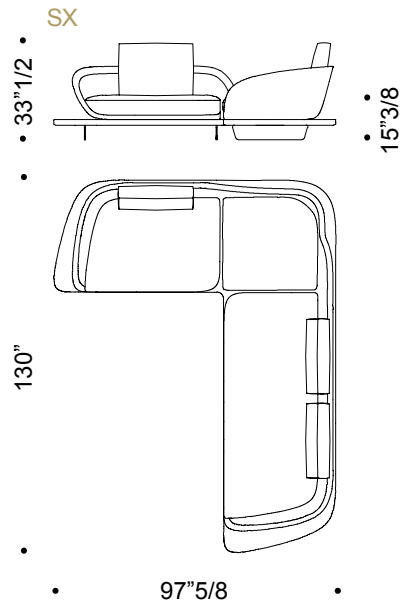

Segno

Dimensions

C: 124"3/4W x 70"7/8 D x 25"5/8 - 33"1/2H

C arms: 121"5/8W x 70"D x 25"5/8 - 33"1/2H

C - 1 arm, right or left – 3 cushions

DX

SX

C arms - 2 arms, right or left – 3 cushions

DX

SX

Segno

Dimensions

D: 135³/₈W x 110⁵/₈D x 25⁵/₈ - 33¹/₂H

E: 97⁵/₈W x 130⁰/₈D x 25⁵/₈ - 33¹/₂H

D - 2 arms – 4 cushions

E - With corner platform covered in quilted leather - 2 arms – 3 cushions

Segno

Dimensions

F: 97"5/8W x 130"D x 25"5/8 - 33"1/2H

G: 130"W x 130"D x 25"5/8 - 33"1/2H

F - With corner platform with padded seat - 2 arms – 3 cushions

G - With corner platform covered in quilted leather - 2 arms – 4 cushions

Segno

Dimensions

H: 130"W x 130"D x 25"5/8 - 33"1/2HH

I, I arms: 157"1/2W x 70"7/8D x 25"5/8 - 33"1/2H

H - With corner platform with padded seat - 2 arms – 4 cushions

DX

SX

I - no arms, 5 cushions