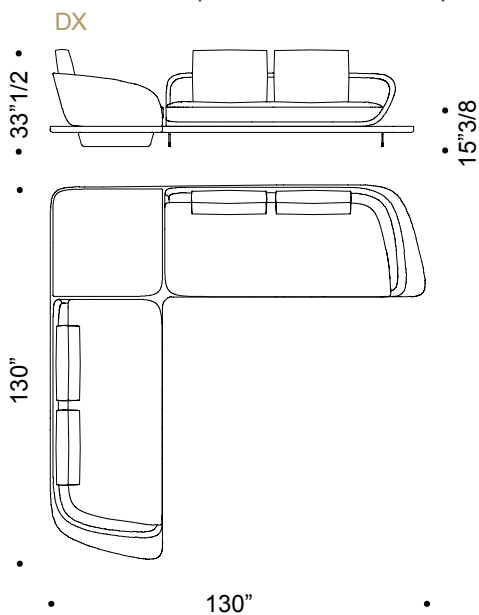

Segno

Dimensions

C: 124"3/4W x 70"7/8 D x 25"5/8 - 33"1/2H

C arms: 121"5/8W x 70"D x 25"5/8 - 33"1/2H

C - 1 arm, right or left – 3 cushions

DX

SX

C arms - 2 arms, right or left – 3 cushions

DX

SX

Segno

Dimensions

D: 135³/₈W x 110⁵/₈D x 25⁵/₈ - 33¹/₂H

E: 97⁵/₈W x 130⁰/₈D x 25⁵/₈ - 33¹/₂H

D - 2 arms – 4 cushions

E - With corner platform covered in quilted leather - 2 arms – 3 cushions

Segno

Dimensions

F: 97"5/8W x 130"D x 25"5/8 - 33"1/2H

G: 130"W x 130"D x 25"5/8 - 33"1/2H

F - With corner platform with padded seat - 2 arms – 3 cushions

G - With corner platform covered in quilted leather - 2 arms – 4 cushions

Segno

Dimensions

H: 130"W x 130"D x 25"5/8 - 33"1/2HH

I, I arms: 157"1/2W x 70"7/8D x 25"5/8 - 33"1/2H

H - With corner platform with padded seat - 2 arms – 4 cushions

DX

SX

I - no arms, 5 cushions