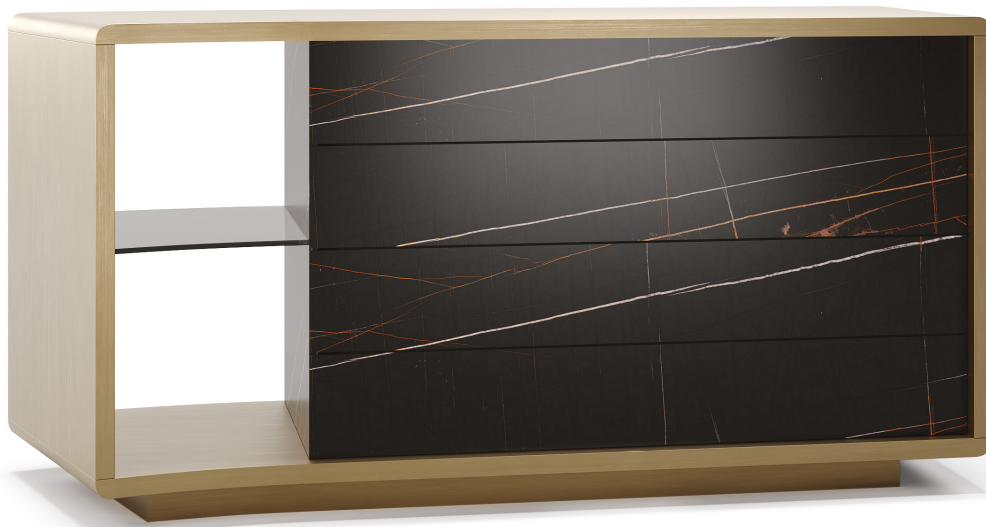

## Space

*Design: Reflex*

### *Description*

Dresser with structure and plinth in bronze, brass, dark brass or titanium lacquered wood. Four drawers in MarmoReflex, LegnoReflex or in bronze mirror. Side shelf in smoked glass. Made in Italy.

### *Dimensions*

61"W x 21"5/8D x 30"5/8H