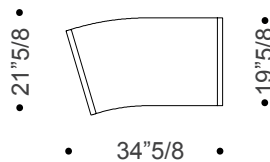

Space

Design: Reflex

Description

Nightstand with structure and plinth in bronze, brass, dark brass or titanium lacquered wood. One or two drawers in MarmoReflex, LegnoReflex or in bronze mirror. Made in Italy.

Dimensions

A: 34"5/8W x 21"5/8D x 17"3/4H
B: 34"5/8W x 21"5/8D x 23"5/8H

A DX & SX

B DX & SX