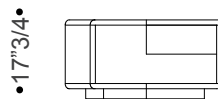

Space

Design: Reflex

Description

Nightstand with structure and plinth in bronze, brass, dark brass or titanium lacquered wood. One or two drawers in MarmoReflex, LegnoReflex or in bronze mirror. Made in Italy.

Dimensions

A: 34"5/8W x 21"5/8D x 17"3/4H
B: 34"5/8W x 21"5/8D x 23"5/8H

A DX & SX

B DX & SX