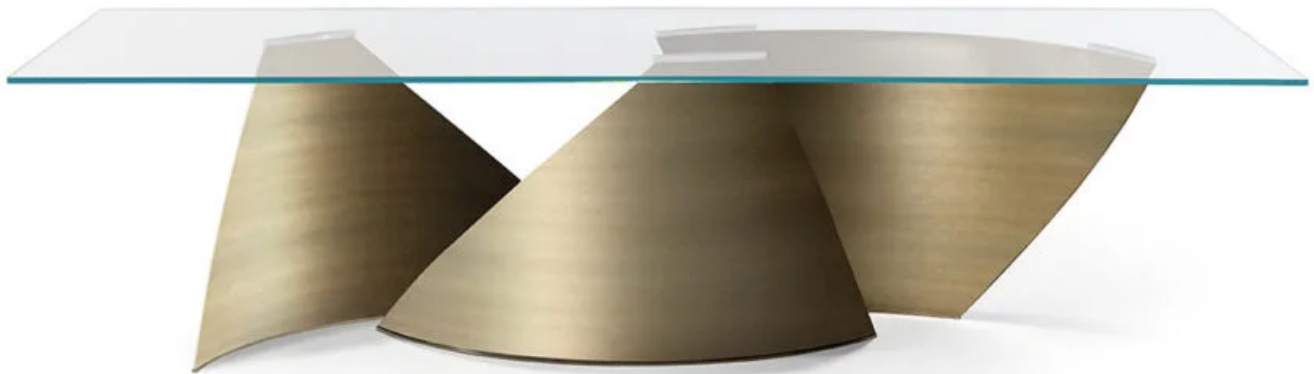

Vele

Design: Reflex

Description

Dining table with curved metal bases in brass, dark brass or titanium finish. Rectangular top available in transparent or extra-clear 5/8" thick glass with polished edges. Made in Italy.

Dimensions

118" 1/8W x 47" 1/4D x 29" 1/2H