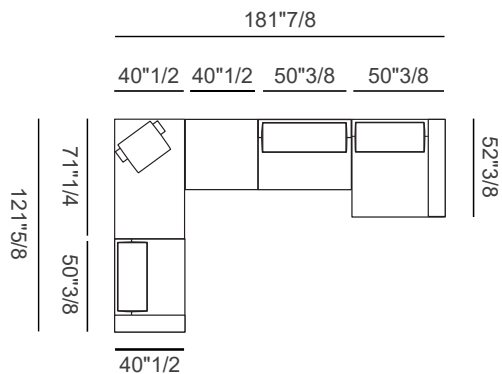

Finishes and materials

Cover: Fabric or leather.

Feet: Wood.

Lands

Dimensions

Comp. A: 201"5/8W x 83"D x 33"7/8H

Comp. B: 181"7/8W x 121"5/8D x 33"7/8H

Comp. A

(Side Piece 128, Pouf 128x103, Pouf 103x78, Pouf 103x78, Element 128, Side Piece 128X133)

SX

DX

Comp. B

(Side Piece 128, Daybed 181, Pouf 103x103, Element 128, Side Piece 128X133)

SX

DX