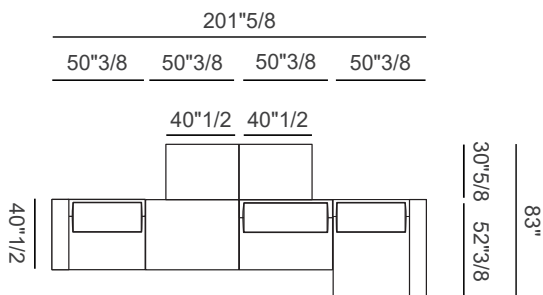

Finishes and materials

Cover: Fabric or leather.

Feet: Wood.

Lands

Dimensions

Comp. A: 201"5/8W x 83"D x 33"7/8H

Comp. B: 181"7/8W x 121"5/8D x 33"7/8H

Comp. A

(Side Piece 128, Pouf 128x103, Pouf 103x78, Pouf 103x78, Element 128, Side Piece 128X133)

SX

DX

Comp. B

(Side Piece 128, Daybed 181, Pouf 103x103, Element 128, Side Piece 128X133)

SX

DX