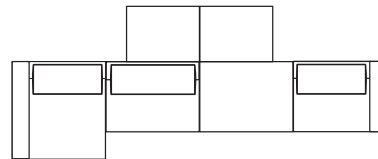

Finishes and materials

Cover: Fabric or leather.

Feet: Wood.

Lands

Dimensions

Comp. A: 201"5/8W x 83"D x 33"7/8H

Comp. B: 181"7/8W x 121"5/8D x 33"7/8H

Comp. A

(Side Piece 128, Pouf 128x103, Pouf 103x78, Pouf 103x78, Element 128, Side Piece 128X133)

SX

DX

Comp. B

(Side Piece 128, Daybed 181, Pouf 103x103, Element 128, Side Piece 128X133)

SX

DX