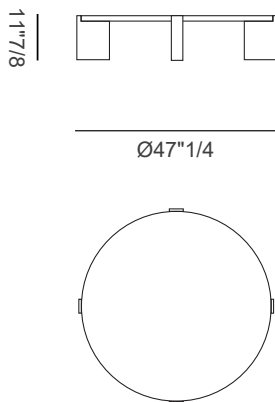

Finishes and materials

Base: Wood.

Top: Wood or marble.

Tivoli

Dimensions

Round: Ø47"1/4 x 11"7/8

Rectangular: 67"W x 39"3/8D x 11"7/8H

Round

Rectangular