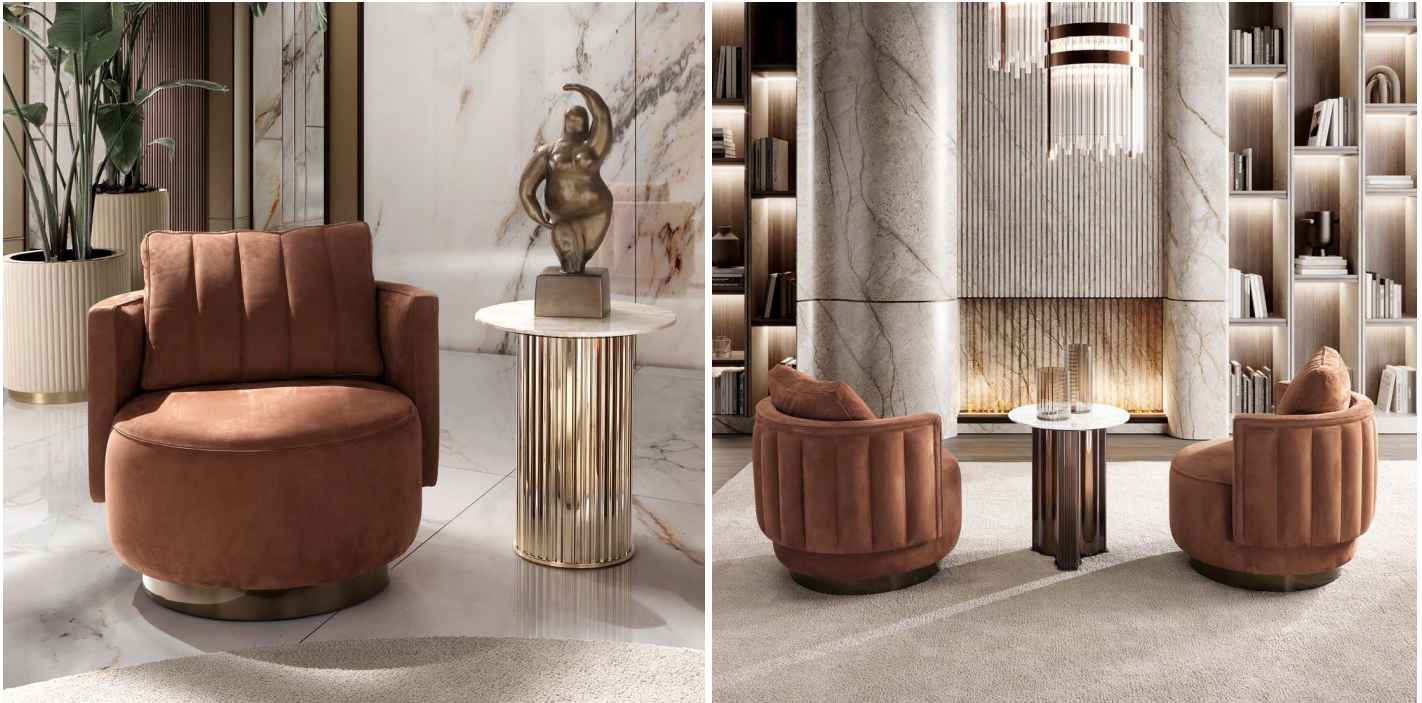

## Beverly Round

### *Description*

The Beverly round lounge chair combines elegant design with exceptional comfort. Its solid wood frame provides lasting stability, while a variable-density, non-deformable multi-layer polyurethane foam core ensures optimal support and softness. Fully upholstered in fabric or leather, Beverly allows for customization of style and texture.

The back cushion, luxuriously filled with goose down, offers a soft and inviting feel. A swivel shining stainless steel base completes the composition, adding a refined, contemporary touch. Beverly is the perfect harmony of craftsmanship, comfort and sophisticated style. Made in Italy.

### *Dimensions*

33"W x 33"D x 33" 1/2H