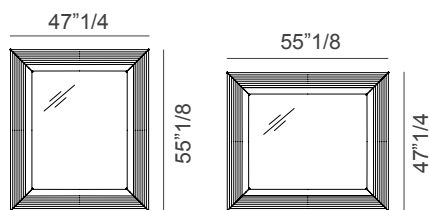

### Description

Bayron Cannetè is a refined wall mirror distinguished by its solid wood frame, elegantly upholstered in a wide selection of fine leathers enhanced with Cannetè processing. Subtle metal inserts, available in an array of exclusive finishes, enrich the design with a touch of contemporary sophistication.

The natural bevelled mirror, with its 1/8" thickness, completes the piece with depth and luminosity. With a harmonious blend of craftsmanship and elegance, Bayron Cannetè transforms any interior into a space of timeless allure. Made in Italy.

### Dimensions

**Size A:** 47"1/4W x 55"1/8H

**Size B:** 39"3/8W x 78"3/4H

Size A

Size B