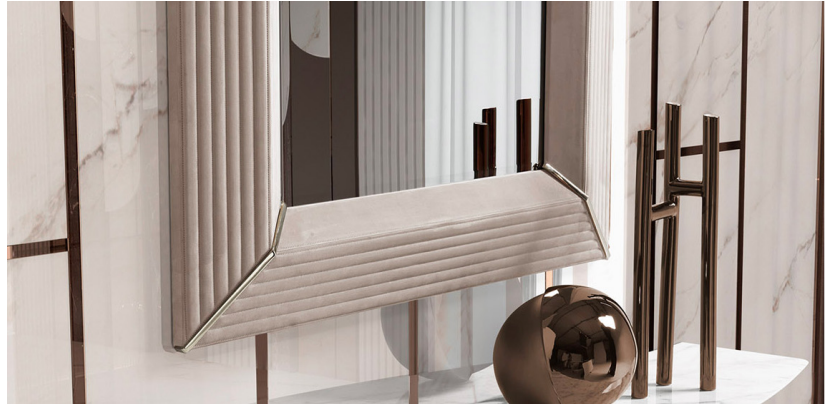

### Description

Bayron Cannetè is a refined wall mirror distinguished by its solid wood frame, elegantly upholstered in a wide selection of fine leathers enhanced with Cannetè processing. Subtle metal inserts, available in an array of exclusive finishes, enrich the design with a touch of contemporary sophistication.

The natural bevelled mirror, with its 1/8" thickness, completes the piece with depth and luminosity. With a harmonious blend of craftsmanship and elegance, Bayron Cannetè transforms any interior into a space of timeless allure. Made in Italy.