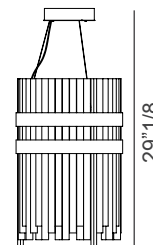

Elite Round

Description

A luxury suspension lamp that features an elegant structure with hexagonal columns in a refined metallic finish. The cylindrical shades, crafted from clear canneté glass, diffuse the light with a subtle and elegant texture.

Designed to combine geometric precision with luminous sophistication, it creates a captivating ambiance while also functioning as a sculptural centerpiece.

Made in Italy.

Light source:
Strip LED 2700°K - 75W

Dimensions

Ø18"7/8 x 29"1/8H

Ø18"7/8