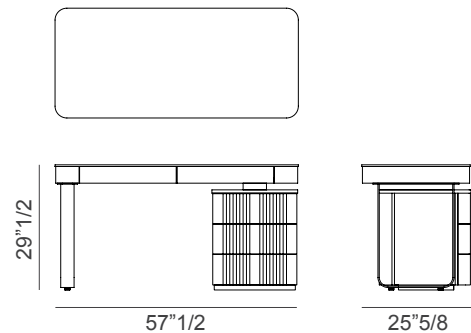

## Description

A sophisticated desk that combines refined materials with functional elegance. Its stainless steel base, available in a selection of finishes, provides a sleek architectural foundation for the design. The top, offered in leather or lacquered finish, features two discreet drawers with internal storage compartments, ensuring order and practicality.

## Dimensions

57" 1/2W x 25" 5/8D x 29" 1/2H

Optional glass tempered top.