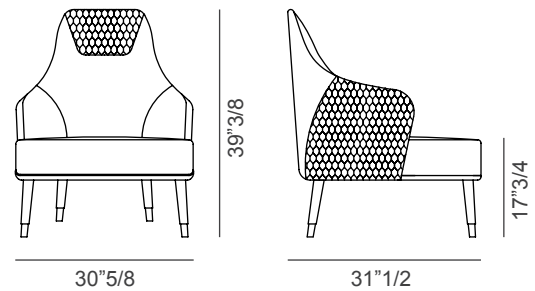

Manhattan

Description

The Manhattan lounge chair features a solid wood frame and beech plywood shell that provide strength and durability, while the non-deformable polyurethane foam ensures long-lasting comfort and an impeccable shape. Upholstered in luxurious fabric or leather, the design is enhanced by a distinctive hexagonal-quilted backrest and headrest that emphasizes its craftsmanship.

Upholstered legs blend seamlessly with the silhouette, while shining steel feet add a luminous touch, completing a sophisticated and inviting chair, an icon of glamorous modern living.
Made in Italy.

Dimensions

30"5/8W x 31"1/2D x 39"3/8H
Seat height: 17"3/4

Note: Optional lumbar cushion available upon request.