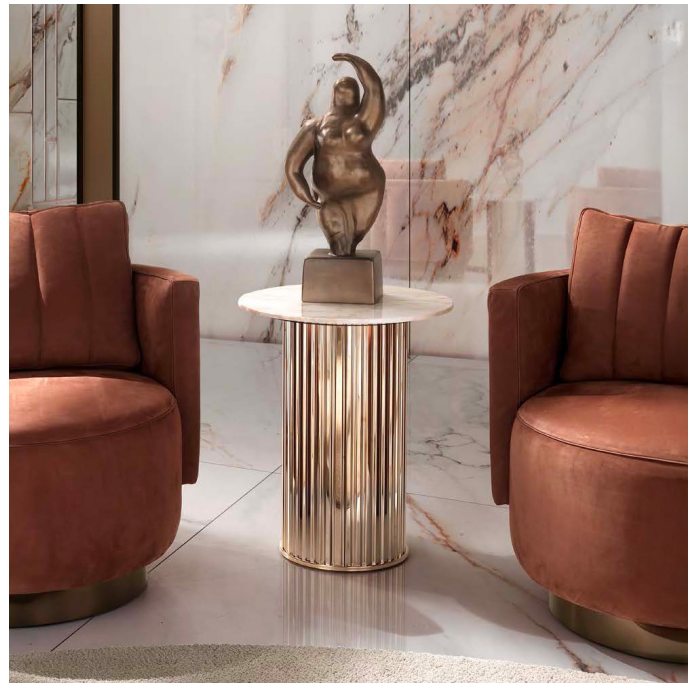

Windsor

Description

Contemporary and elegant, this collection of coffee and side tables is defined by its monumental cylindrical base made of polished stainless steel, a sculptural element that conveys strength and sophistication. The round top is offered in a selection of exquisite finishes: natural marble, luminous onyx, fine wood, or elegant lacquer, each of which enhances the table's refined character. Available in three sizes, two coffee tables and one side table, the collection offers versatility and balance, whether placed individually or combined in a harmonious composition. Made in Italy.

Dimensions

Coffee table A: Ø25"5/8 x 16"1/8H
Coffee table B: Ø37"3/8 x 17"3/4H
Side table: Ø19"5/8 x 24"H