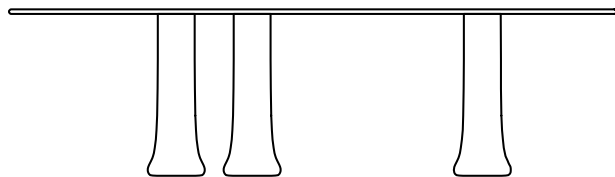

Finishes & Materials

Top & base: Glass.

Babar

Dimensions

Size A: Ø51"1/8 x 29"1/8H

Size B: Ø55"1/8 x 29"1/8H

Size C: Ø59" x 29"1/8H

Size D: Ø63" x 29"1/8H

Size E: 78"3/4W x 39"3/8D x 29"1/8H

Size A - B - C - D

Ø51"1/8 - Ø63"

29"1/8

Size E

78"3/4

29"1/8