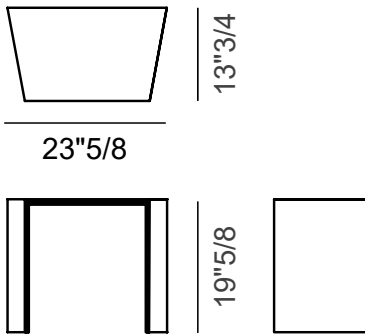

Bisel

Design: Patricia Urquiola

Description

The Italian Bisel side and coffee table is a premium design piece, crafted in multi-layered and multichromatic glass for a striking and elegant visual effect. Each table is created by laminating five slabs of 5 mm extralight glass, each embedded with a different coloured film. This meticulous process results in a stunning play of color, light, and transparency that transforms the table into a true statement of luxury.

Finishes & Materials

Structure: Glass.

Bisel

Dimensions

Side Table: 23"5/8W x 13"3/4D x 19"5/8H

Coffee Table: 39"3/8W x 35"7/8D x 15"3/4H

Side Table

Coffee Table