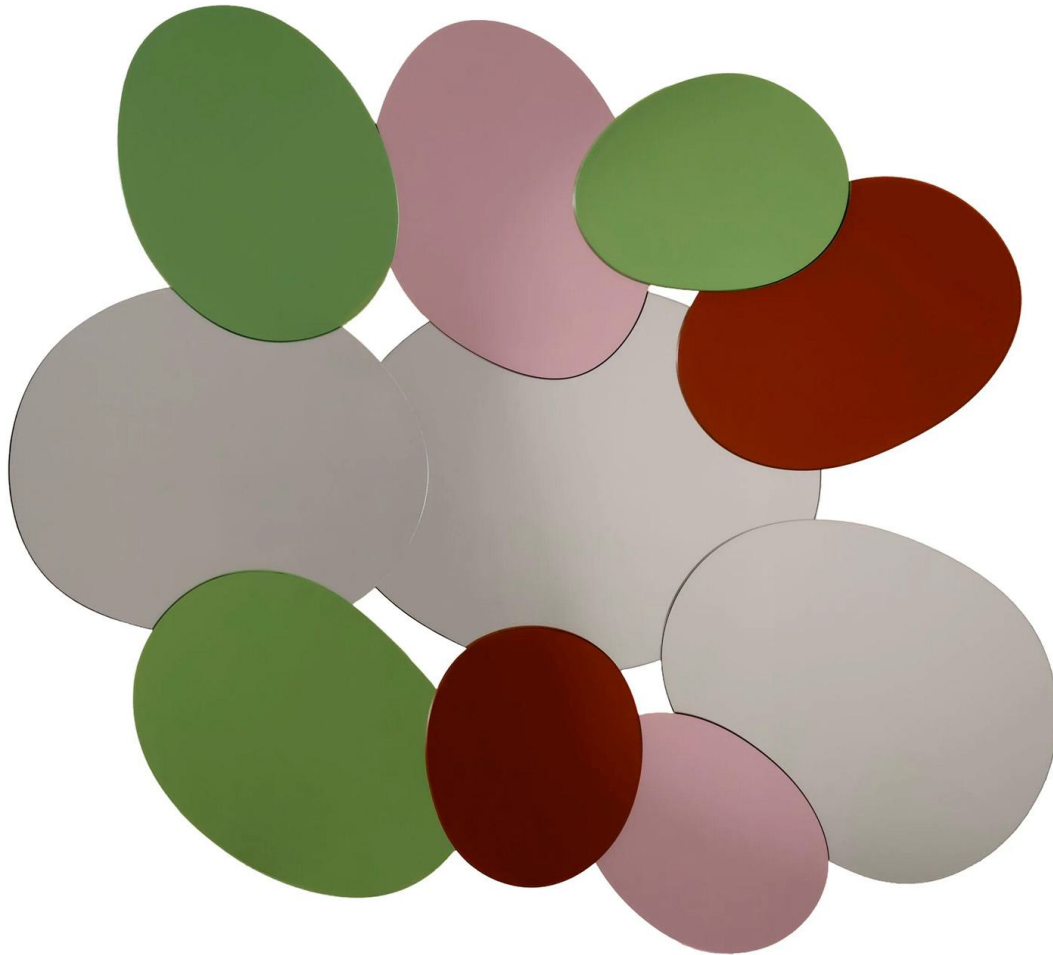

# Bouquet

*Design: Johanna Grazzunder*

## *Description*

The Italian Bouquet Mirror is a premium wall composition featuring 10 irregular ovoid mirrors in a variety of shapes, sizes, and subtle color variations. Thoughtfully arranged with partial overlaps and fixed together, the mirrors create a sculptural, multidimensional effect that brings elegance, depth, and visual intrigue to any space.

## *Finishes & Materials*

**Structure:** Mirror

### *Dimensions*

51"1/8W x 2"3/4D x 41"3/8H