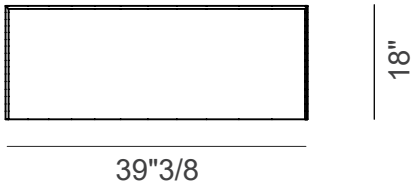

Finishes & Materials

Drawers: Glossy Lacquered Glass.

Structure & base: Transparent Extralight Glass.

Float

Dimensions

Size A: 39"3/8W x 18"D x 31"H

Size B: 48"W x 18"D x 35"3/8H

Size C: 70"7/8W x 18"D x 35"3/8H

Size A

Size B

Size C