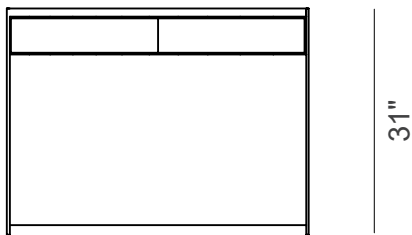

Finishes & Materials

Drawers: Glossy Lacquered Glass.

Structure & base: Transparent Extralight Glass.

Float

Dimensions

Size A: 39"3/8W x 18"D x 31"H

Size B: 48"W x 18"D x 35"3/8H

Size C: 70"7/8W x 18"D x 35"3/8H

Size A

Size B

Size C