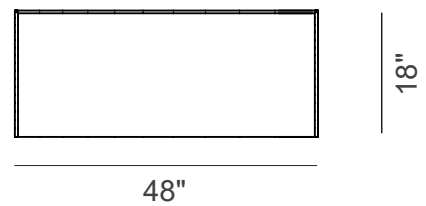

Finishes & Materials

Drawers: Glossy Lacquered Glass.

Structure & base: Transparent Extralight Glass.

Float

Dimensions

Size A: 39"3/8W x 18"D x 31"H

Size B: 48"W x 18"D x 35"3/8H

Size C: 70"7/8W x 18"D x 35"3/8H

Size A

Size B

Size C