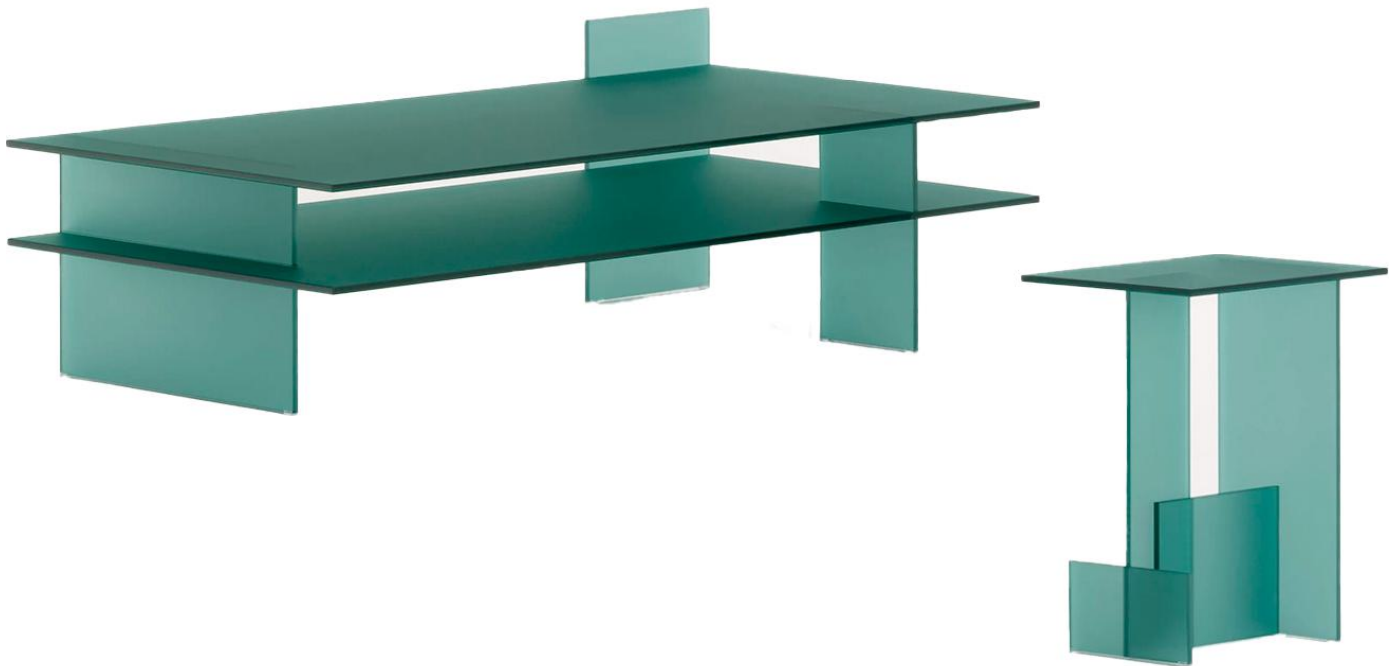

Kazimir

Design: Michael Anastassiades

Description

The Kazimir premium side and coffee table entirely crafted from a special 10 millimeter tempered glass, available in green or extra-clear finishes with a double-sided acid-etched surface. This luxurious and elegant piece is the result of precise Italian craftsmanship, offering a contemporary design that enhances sophisticated interiors with its sculptural presence and refined geometry.

Finishes & Materials

Structure: Tempered glass.

Kazimir

Dimensions

Side Table: 15"3/4W x 11"7/8D x 19"5/8H

Coffee Table A: 42"1/2W x 43"D x 15"3/4H

Coffee Table B: 51"1/8W x 26"D x 15"3/4H

Side Table

15"3/4

11"7/8

19"5/8

Coffee Table A

42"1/2

43"

15"3/4

Coffee Table B

51"1/8

26"

15"3/4