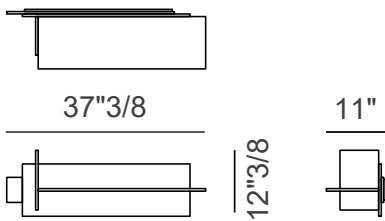

Finishes & Materials

Structure: Tempered glass.

Kazimir

Dimensions

Size A: 37"3/8W x 11"D x 12"3/8H

Size B: 37"W x 11"D x 12"3/8H

Size C: 36"5/8W x 11"D x 12"3/8H

Size D: 21"1/4W x 11"D x 12"3/8H

Size E: 21"1/4W x 11"D x 12"3/8H

Size F: 68"1/8W x 11"D x 12"3/8H

Size A

Size B

Size C

Size D

Size E

Size F