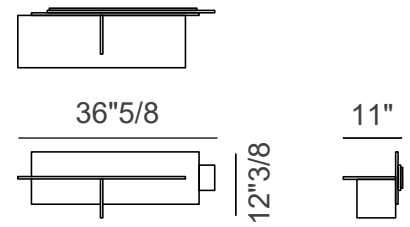

Finishes & Materials

Structure: Tempered glass.

Kazimir

Dimensions

Size A: 37"3/8W x 11"D x 12"3/8H

Size B: 37"W x 11"D x 12"3/8H

Size C: 36"5/8W x 11"D x 12"3/8H

Size D: 21"1/4W x 11"D x 12"3/8H

Size E: 21"1/4W x 11"D x 12"3/8H

Size F: 68"1/8W x 11"D x 12"3/8H

Size A

Size B

Size C

Size D

Size E

Size F