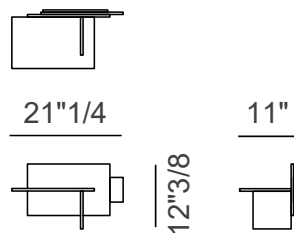

Finishes & Materials

Structure: Tempered glass.

Kazimir

Dimensions

Size A: 37"3/8W x 11"D x 12"3/8H

Size B: 37"W x 11"D x 12"3/8H

Size C: 36"5/8W x 11"D x 12"3/8H

Size D: 21"1/4W x 11"D x 12"3/8H

Size E: 21"1/4W x 11"D x 12"3/8H

Size F: 68"1/8W x 11"D x 12"3/8H

Size A

Size B

Size C

Size D

Size E

Size F