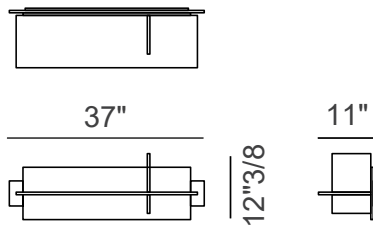

Finishes & Materials

Structure: Tempered glass.

Kazimir

Dimensions

Size A: 37"3/8W x 11"D x 12"3/8H

Size B: 37"W x 11"D x 12"3/8H

Size C: 36"5/8W x 11"D x 12"3/8H

Size D: 21"1/4W x 11"D x 12"3/8H

Size E: 21"1/4W x 11"D x 12"3/8H

Size F: 68"1/8W x 11"D x 12"3/8H

Size A

Size B

Size C

Size D

Size E

Size F