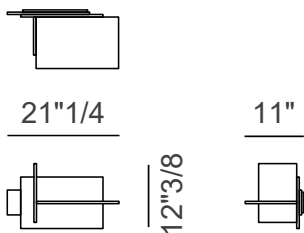

Finishes & Materials

Structure: Tempered glass.

Kazimir

Dimensions

Size A: 37"3/8W x 11"D x 12"3/8H

Size B: 37"W x 11"D x 12"3/8H

Size C: 36"5/8W x 11"D x 12"3/8H

Size D: 21"1/4W x 11"D x 12"3/8H

Size E: 21"1/4W x 11"D x 12"3/8H

Size F: 68"1/8W x 11"D x 12"3/8H

Size A

Size B

Size C

Size D

Size E

Size F