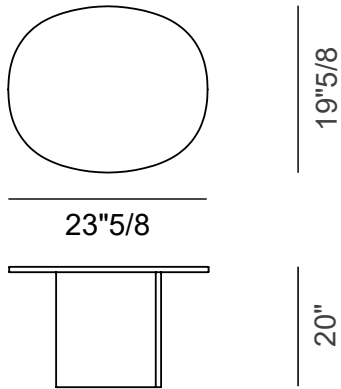

Finishes & Materials

Structure: Glass.

Liquefy

Dimensions

Size A: 23"5/8W x 19"5/8D x 20"H

Size B: 35"3/8W x 23"5/8D x 18"1/8H

Size C: 47"1/4W x 35"3/8D x 16"1/4H

Size D: Ø47"1/4 x 14"1/8H

Size A

Size B

Size C

Size D