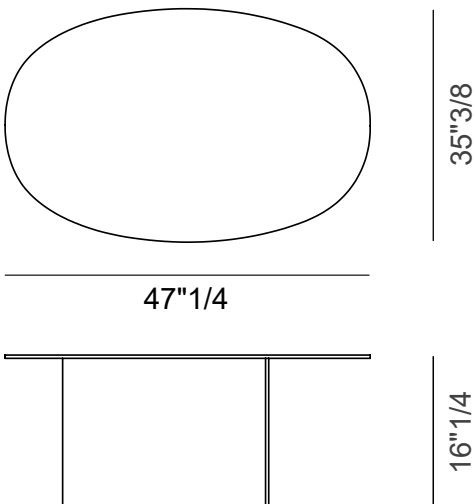

Finishes & Materials

Structure: Glass.

Liquefy

Dimensions

Size A: 23"5/8W x 19"5/8D x 20"H

Size B: 35"3/8W x 23"5/8D x 18"1/8H

Size C: 47"1/4W x 35"3/8D x 16"1/4H

Size D: Ø47"1/4 x 14"1/8H

Size A

Size B

Size C

Size D