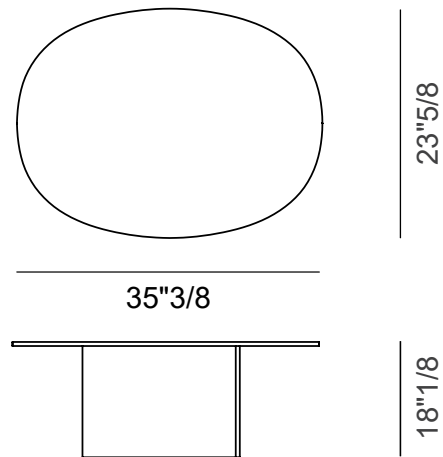

Finishes & Materials

Structure: Glass.

Liquefy

Dimensions

Size A: 23"5/8W x 19"5/8D x 20"H

Size B: 35"3/8W x 23"5/8D x 18"1/8H

Size C: 47"1/4W x 35"3/8D x 16"1/4H

Size D: Ø47"1/4 x 14"1/8H

Size A

Size B

Size C

Size D