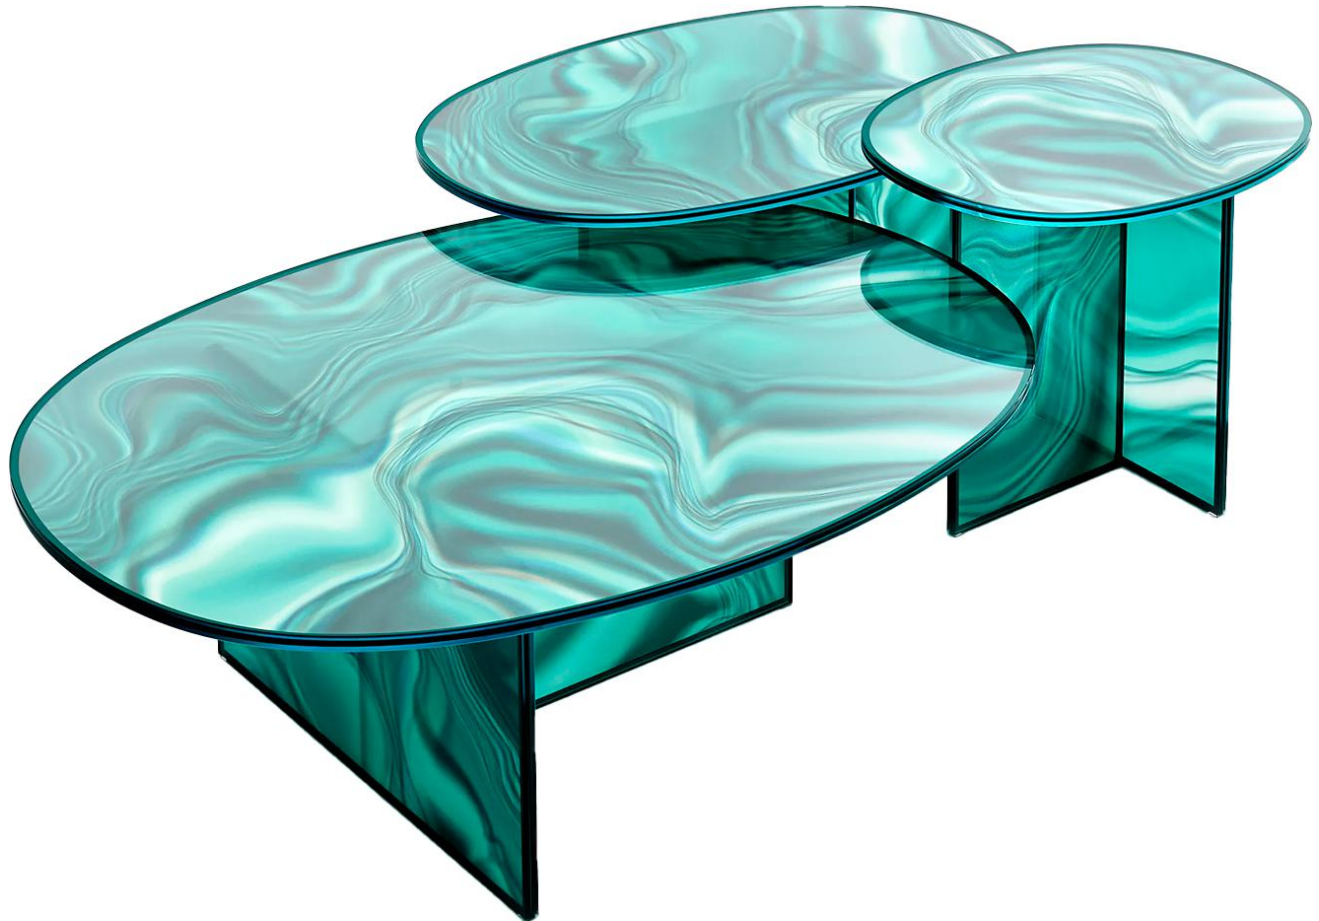

Liquefy

Design: Patricia Urquiola

Description

The Italian Liquefy coffee table is a premium piece of contemporary design, crafted in tempered extralight glass for a sleek and refined aesthetic. Its elegant surface features a veined, organic decoration that masterfully mimics the appearance of natural marble, adding a luxurious and sophisticated touch to any interior.

Finishes & Materials

Structure: Glass.

Liquefy

Dimensions

Size A: 23"5/8W x 19"5/8D x 20"H

Size B: 35"3/8W x 23"5/8D x 18"1/8H

Size C: 47"1/4W x 35"3/8D x 16"1/4H

Size D: Ø47"1/4 x 14"1/8H