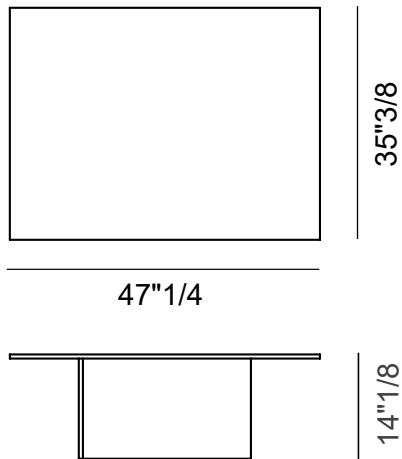

Finishes & Materials

Structure: Glass.

Liquefy

Dimensions

Size A: 47"1/4W x 35"3/8D x 14"1/8H

Size B: 47"1/4W x 47"1/4D x 14"1/8H

Size A

Size B