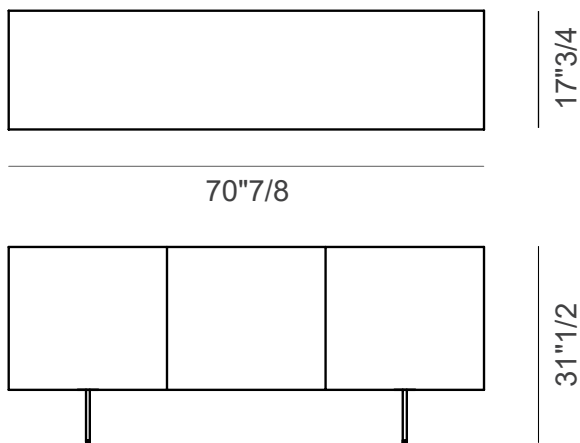

Magic Box

Design: Piero Lissoni

Description

The Italian Magic Box sideboard is a refined and contemporary piece crafted from tempered glossy or opaque lacquered glass, assembled with precise 45° joints for a clean and elegant look. Its sleek exterior conceals a beautifully finished interior in laminated matt charcoal-colored wood, complemented by shelves in 10 mm thick transparent extralight glass.

Finishes & Materials

Structure: Tempered glass.

Base: Glass or metal.

Magic Box

Dimensions

Size A: 70"7/8W x 17"3/4D x 31"1/2H

Size B: 95"1/4W x 17"3/4D x 31"1/2H

Size A

Size B