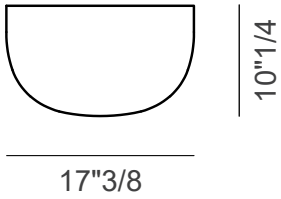

Finishes & Materials

Structure: Special mirror.

Oltralpe

Dimensions

17"3/8W x 10"1/4D x 21"5/8H

SX

DX