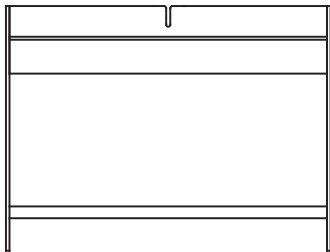

Pirandello

Design: Jasper Morrison

Description

The Italian Pirandello writing desk is a beautifully balanced piece that blends transparency, precision, and refined craftsmanship. Made entirely of tempered extralight transparent glass, the structure is thermowelded to create a seamless and airy silhouette that feels both modern and timeless.

Finishes & Materials

Structure: Glass.

Footrest: Wood.

Pirandello

Dimensions

Size A: 31"1/2W x 19"1/4D x 36"5/8H

Size B: 43"1/4W x 19"1/4D x 36"5/8H

19"1/4

31"1/2 - 43"1/4

36"5/8