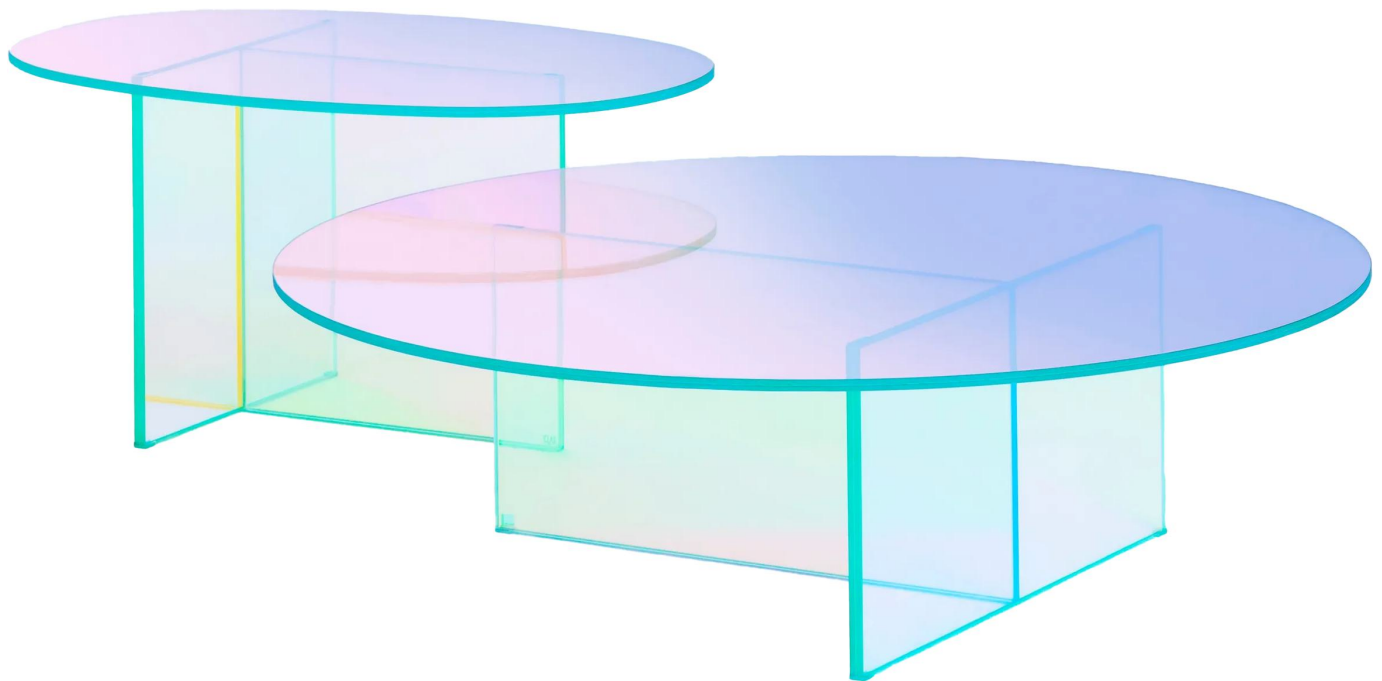

# Shimmer

*Design: Patricia Urquiola*

## *Description*

The Italian Shimmer Coffee Table is a premium design piece crafted in laminated and glued glass, offering a striking blend of innovation and Italian craftsmanship. It features a luxurious iridescent multichromatic finish that enhances its elegant appearance, creating a dynamic surface where colors shift and evolve based on the angle of the light and the viewer's position.

## *Finishes & Materials*

**Top & base:** Glass.

### Dimensions

**Size A:** 23"5/8W x 19"5/8D x 20"H

**Size B:** 35"3/8W x 23"5/8D x 18"1/8H

**Size C:** 47"1/4W x 35"3/8D x 16"1/8H

**Size D:** Ø47"1/4 x 14"1/8H

**Size A**

**Size B**

**Size C**