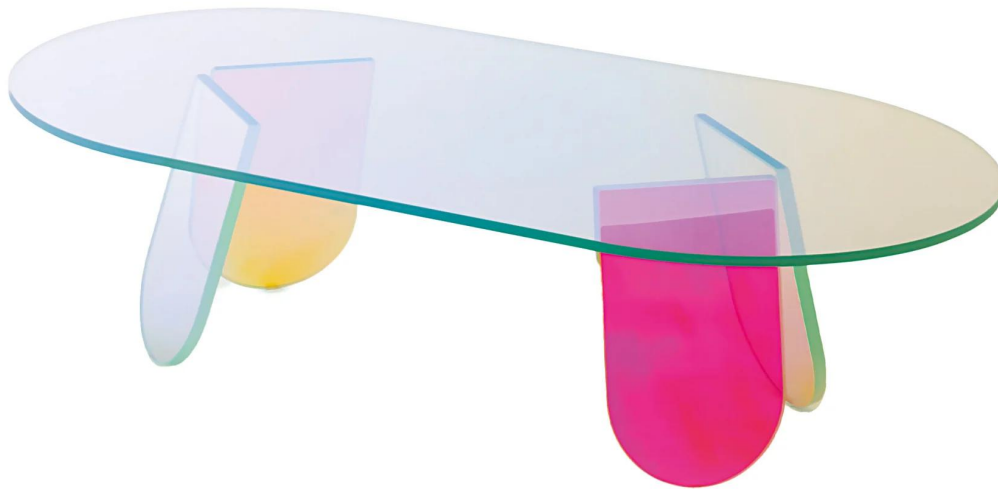

Shimmer

Design: Patricia Urquiola

Description

The Shimmer coffee table is a premium piece of Italian design, crafted in laminated and glued glass with an exclusive iridescent multichromatic finish that exudes luxury and elegance. Made in Italy.

Finishes & Materials

Top & base: Glass.

Shimmer

Dimensions

47"1/4W x 25"5/8D x 13"3/4H