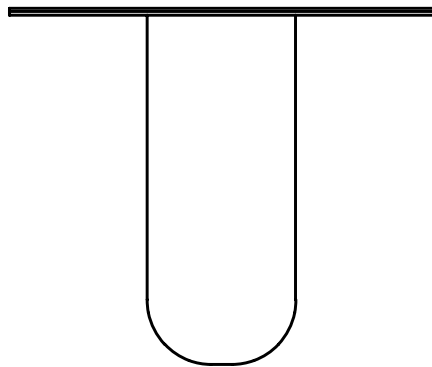

Shimmer

Design: Patricia Urquiola

Description

The Shimmer Console is a premium furnishing piece that embodies the elegance and innovation of contemporary Italian design. Made from laminated and glued glass, it features a luxurious iridescent multichromatic finish that gives the surface a refined, ever-changing appearance.

Finishes & Materials

Top & base: Glass.

Shimmer

Dimensions

39"3/8W x 17"3/4D x 33"1/4H

17"3/4

94"1/2

33"1/4