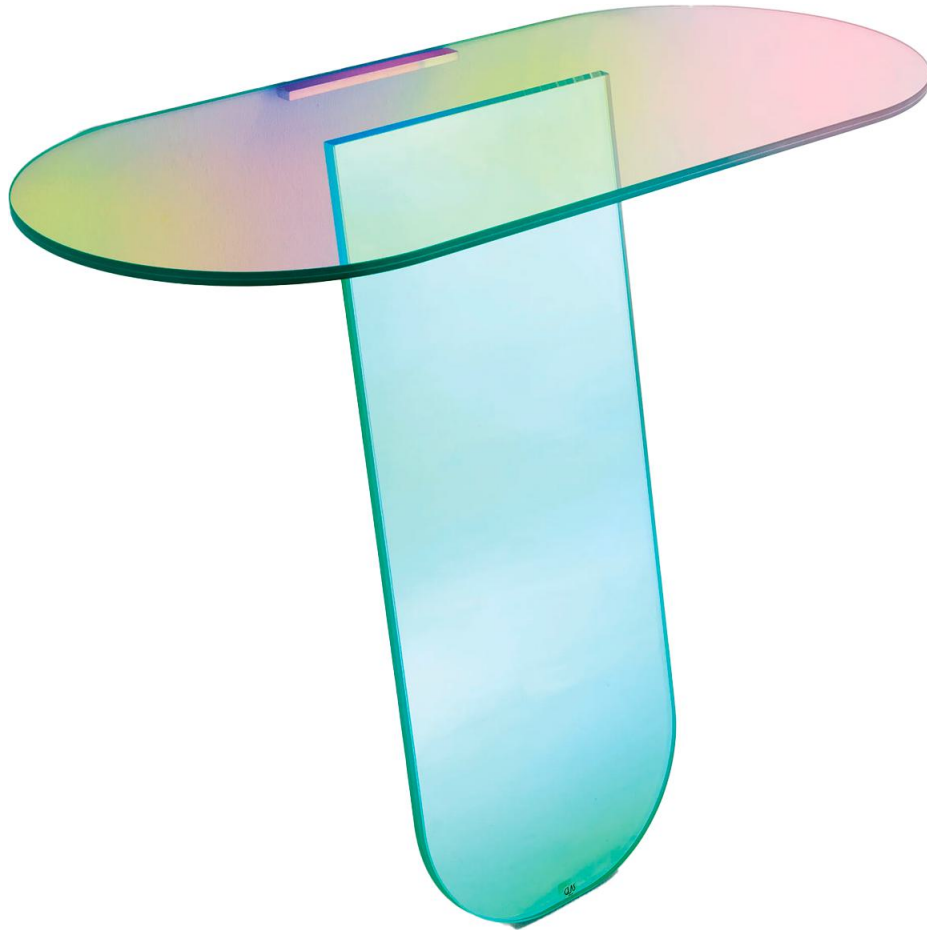

Shimmer

Design: Patricia Urquiola

Description

The Shimmer Console is a premium furnishing piece that embodies the elegance and innovation of contemporary Italian design. Made from laminated and glued glass, it features a luxurious iridescent multichromatic finish that gives the surface a refined, ever-changing appearance.

Finishes & Materials

Top & base: Glass.

Shimmer

Dimensions

39"3/8W x 17"3/4D x 33"1/4H

17"3/4

94"1/2

33"1/4