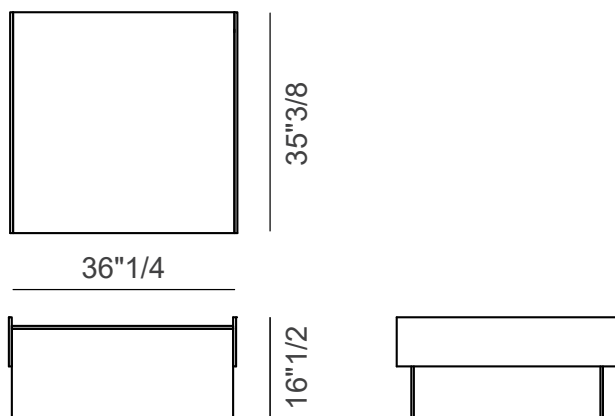

Finishes & Materials

Structure: Polished extralight glass.

Simoon

Dimensions

Side Table: 19"5/8W x 20"1/2D x 23"1/4H

Coffee Table A: 35"3/8W x 36"1/4D x 16"1/2H

Coffee Table B: 47"1/4W x 32"5/8D x 16"1/2H

Side Table

Coffee Table A

Coffee Table B