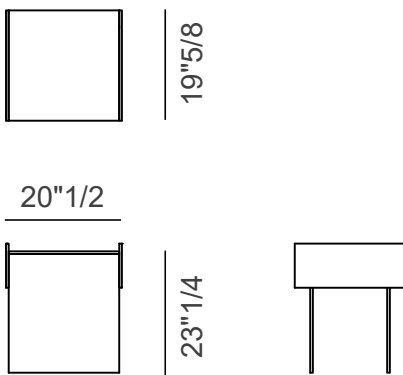

Finishes & Materials

Structure: Polished extralight glass.

Simoon

Dimensions

Side Table: 19"5/8W x 20"1/2D x 23"1/4H

Coffee Table A: 35"3/8W x 36"1/4D x 16"1/2H

Coffee Table B: 47"1/4W x 32"5/8D x 16"1/2H

Side Table

Coffee Table A

Coffee Table B