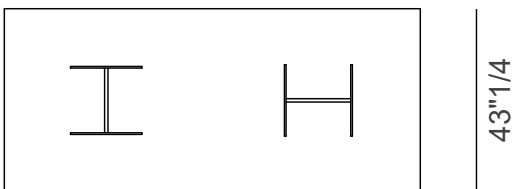

Finishes & Materials

Structure: Polished extralight glass.

Simoon

Dimensions

Size A: 55"1/8W x 55"1/8D x 29"1/8H

Size B: 63"W x 63"D x 29"1/8H

Size C: 98"3/8W x 43"1/4D x 29"1/8H

Size A

55"1/8

Size B

63"

Size C

98"3/8