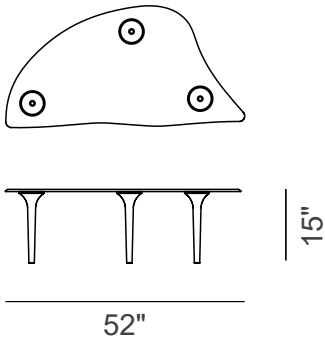

Specchio di Venere

Design: Massimiliano Locatelli

Description

The Specchio di Venere coffee table is a premium design piece that embodies elegance, sophistication, and contemporary Italian craftsmanship. Its soft, irregular shape and gently rounded edges give it a refined silhouette, while the elegant, slender legs crafted from exquisite blown glass enhance its luxurious aesthetic.

Finishes & Materials

Top: Poured silvered glass.

Legs: Blown glass.

Specchio di Venere

Dimensions

Size A: 52"W x 26"3/8D x 15"H

Size B: 48"7/8W x 58"5/8D x 15"H

Size C: 53"1/4W x 22"3/8D x 15"H

Size A

Size B

Size C