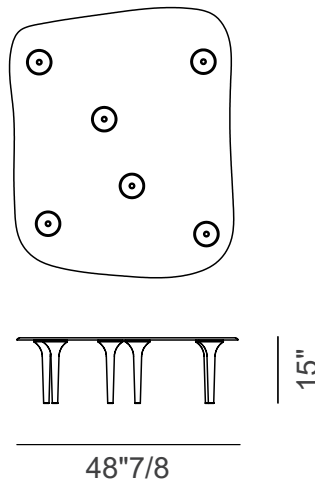

Specchio di Venere

Design: Massimiliano Locatelli

Description

The Specchio di Venere coffee table is a premium design piece that embodies elegance, sophistication, and contemporary Italian craftsmanship. Its soft, irregular shape and gently rounded edges give it a refined silhouette, while the elegant, slender legs crafted from exquisite blown glass enhance its luxurious aesthetic.

Finishes & Materials

Top: Poured silvered glass.

Legs: Blown glass.

Specchio di Venere

Dimensions

Size A: 52"W x 26"3/8D x 15"H

Size B: 48"7/8W x 58"5/8D x 15"H

Size C: 53"1/4W x 22"3/8D x 15"H

Size A

Size B

Size C