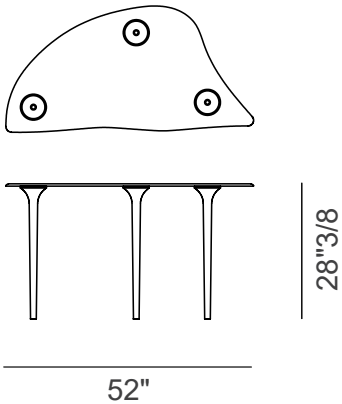

Specchio di Venere

Design: Massimiliano Locatelli

Description

The Specchio di Venere table is a premium design piece that embodies elegance, sophistication, and contemporary Italian craftsmanship. Its soft, irregular shape and gently rounded edges give it a refined silhouette, while the elegant, slender legs crafted from exquisite blown glass enhance its luxurious aesthetic.

Finishes & Materials

Top: Poured silvered glass.

Legs: Blown glass.

Specchio di Venere

Dimensions

Size A: 52"W x 26"3/8D x 28"3/8H

Size B: 48"7/8W x 58"5/8D x 28"3/8H

Size C: 53"1/4W x 22"3/8D x 28"3/8H

Size A

Size B

Size C