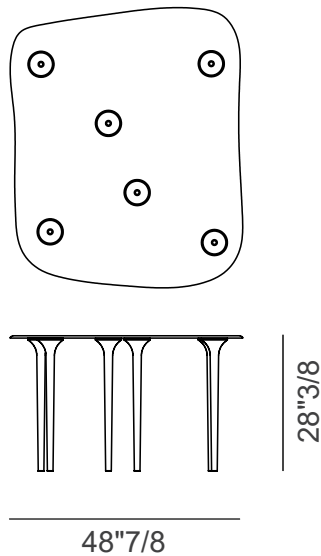

Specchio di Venere

Design: Massimiliano Locatelli

Description

The Specchio di Venere table is a premium design piece that embodies elegance, sophistication, and contemporary Italian craftsmanship. Its soft, irregular shape and gently rounded edges give it a refined silhouette, while the elegant, slender legs crafted from exquisite blown glass enhance its luxurious aesthetic.

Finishes & Materials

Top: Poured silvered glass.

Legs: Blown glass.

Specchio di Venere

Dimensions

Size A: 52"W x 26"3/8D x 28"3/8H

Size B: 48"7/8W x 58"5/8D x 28"3/8H

Size C: 53"1/4W x 22"3/8D x 28"3/8H

Size A

Size B

Size C