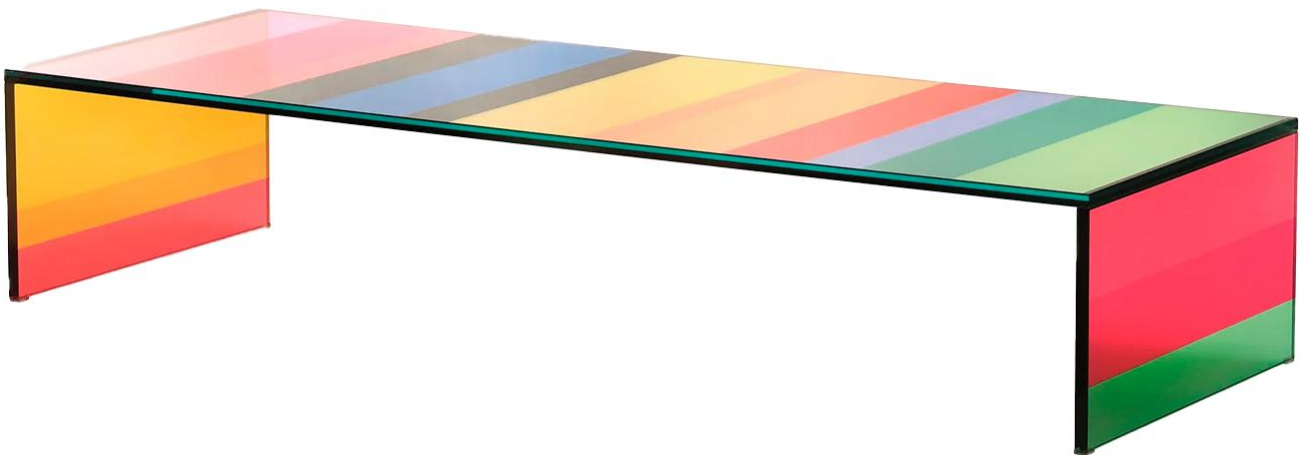

The Dark Side Of The Moon

Design: Piero Lissoni

Description

The elegant Dark Side Of The Moon coffee table is a luxurious and innovative statement piece, crafted in Italy with exceptional attention to detail. Its distinctive bridge-shaped design is made from laminated extralight glass, offering a sleek and contemporary profile that enhances any premium interior setting.

Finishes & Materials

Structure: Extralight glass.

The Dark Side Of The Moon

Dimensions

61"W x 21"5/8D x 11"7/8H