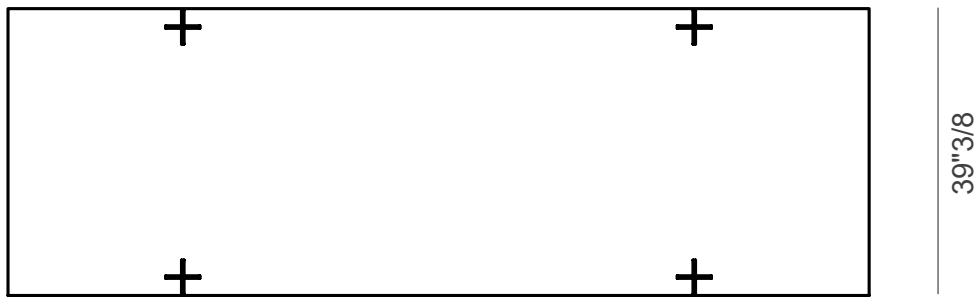

X-T

Design: Piero Lissoni

Description

The XT table is a premium Italian creation available in square, round, oval, or rectangular shapes, designed to bring refined elegance and versatility to any luxury interior. The tabletop is crafted from 15 mm thick transparent extralight or smoked glass, or from laminated 8+8 mm “blue paste glass,” offering a selection of sophisticated finishes to suit various design preferences.

Finishes & Materials

Structure: Glass.

X-T

Dimensions

Size A: 98"3/8W x 39"3/8D x 29"1/8H

Size B: 110"1/4W x 39"3/8D x 29"1/8H

Size C: 118"1/8W x 39"3/8D x 29"1/8H

98"3/8 - 110"1/4 - 118"1/8