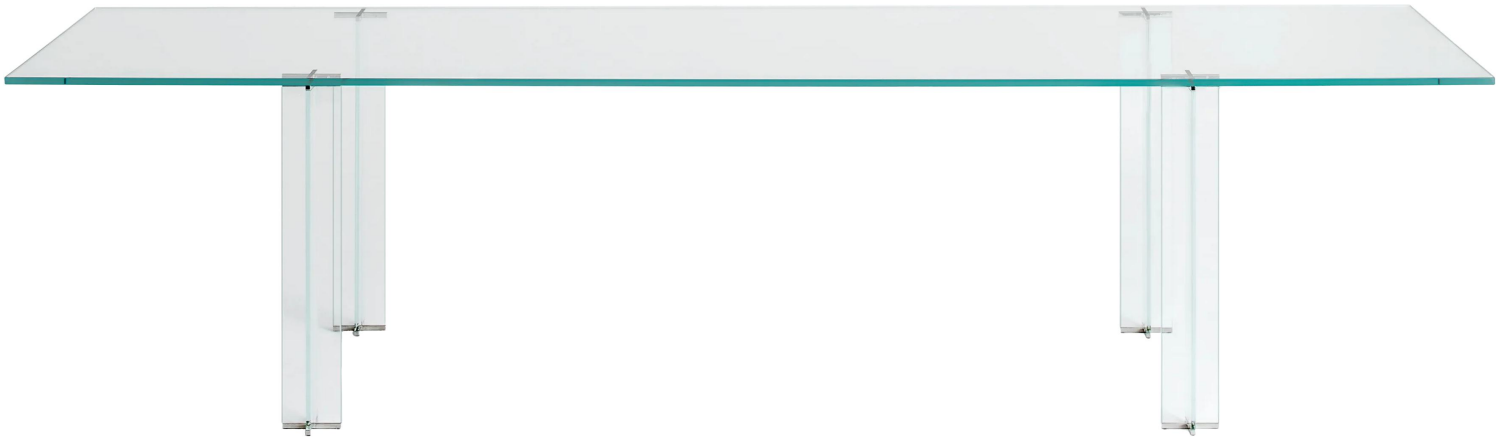

X-T

Design: Piero Lissoni

Description

The XT table is a premium Italian creation available in square, round, oval, or rectangular shapes, designed to bring refined elegance and versatility to any luxury interior. The tabletop is crafted from 15 mm thick transparent extralight or smoked glass, or from laminated 8+8 mm “blue paste glass,” offering a selection of sophisticated finishes to suit various design preferences.

Finishes & Materials

Structure: Glass.

X-T

Dimensions

Size A: 98"3/8W x 39"3/8D x 29"1/8H

Size B: 110"1/4W x 39"3/8D x 29"1/8H

Size C: 118"1/8W x 39"3/8D x 29"1/8H

98"3/8 - 110"1/4 - 118"1/8