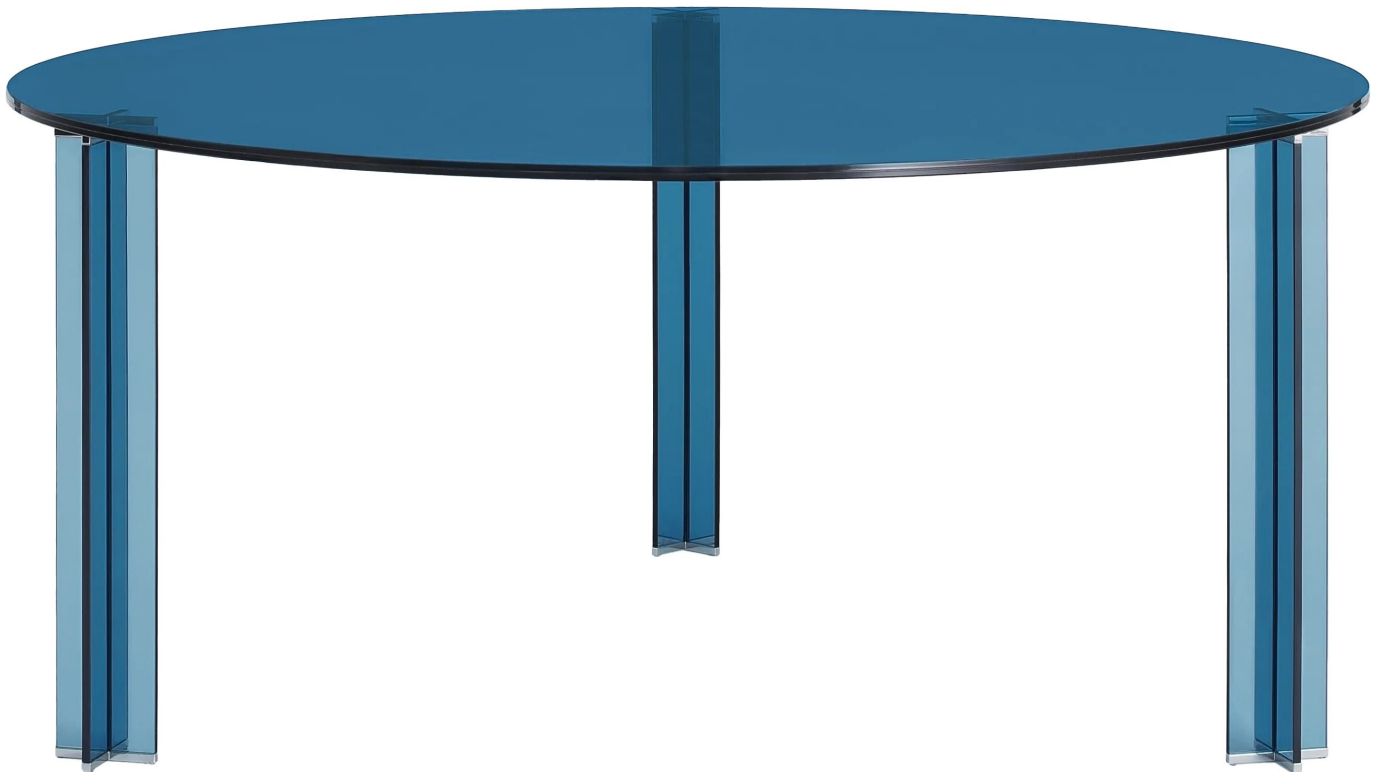

X-T

Design: Piero Lissoni

Description

The XT table is a premium Italian creation available in square, round, oval, or rectangular shapes, designed to bring refined elegance and versatility to any luxury interior. The tabletop is crafted from 15 mm thick transparent extralight or smoked glass, or from laminated 8+8 mm “blue paste glass,” offering a selection of sophisticated finishes to suit various design preferences.

Finishes & Materials

Structure: Glass.

X-T

Dimensions

Size A: Ø55"1/8 x 29"1/8H

Size B: Ø59" x 29"1/8H

Size C: Ø63" x 29"1/8H

Size D: Ø67" x 29"1/8H

Ø55"1/8 - Ø59" - Ø63" - Ø67"