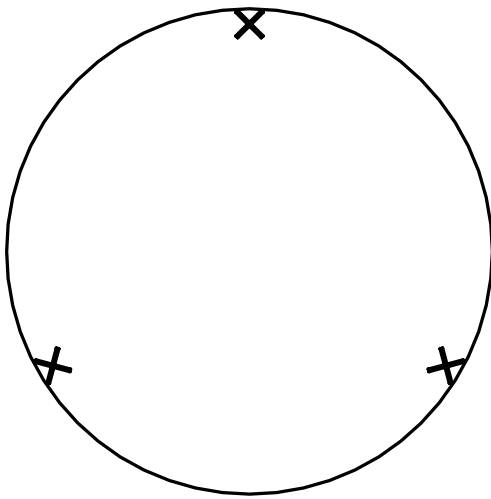

X-T

Design: Piero Lissoni

Description

The XT table is a premium Italian creation available in square, round, oval, or rectangular shapes, designed to bring refined elegance and versatility to any luxury interior. The tabletop is crafted from 15 mm thick transparent extralight or smoked glass, or from laminated 8+8 mm “blue paste glass,” offering a selection of sophisticated finishes to suit various design preferences.

Finishes & Materials

Structure: Glass.

X-T

Dimensions

Size A: Ø55"1/8 x 29"1/8H

Size B: Ø59" x 29"1/8H

Size C: Ø63" x 29"1/8H

Size D: Ø67" x 29"1/8H

Ø55"1/8 - Ø59" - Ø63" - Ø67"