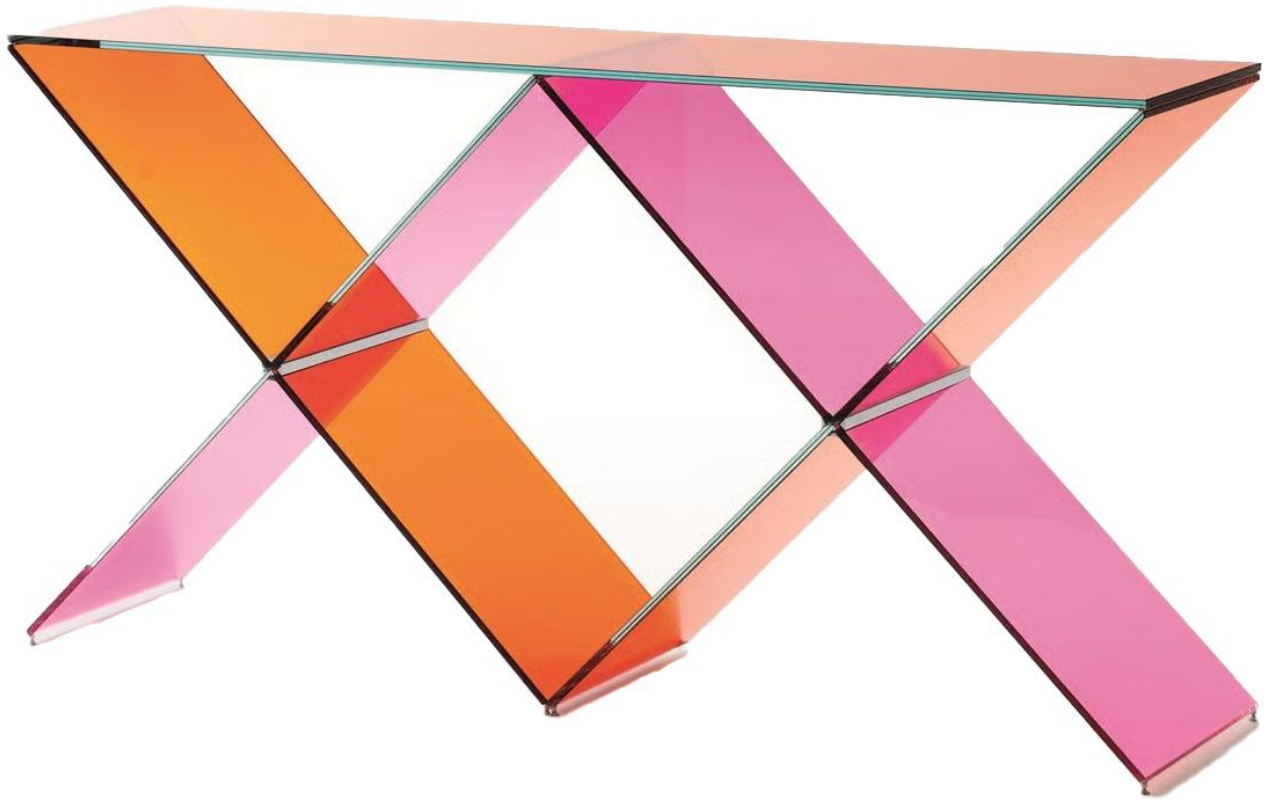

XX

Design: Johanna Grazwunder

Description

XX is a premium console crafted from transparent pink and orange colored glass. The striking base features two interlocking X shapes made from 8+8 mm thick tempered and laminated glass, expertly chamfered and glued for both strength and refined elegance. Polished chrome metal accents embellish the base, adding a sophisticated contrast that enhances the overall design.

Finishes & Materials

Structure: Glass.

XX

Dimensions

68"7/8W x 15"3/4D x 35"H

15"3/4

68"7/8

35"