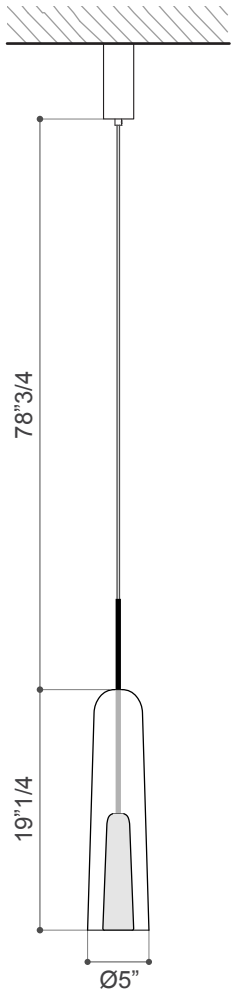

Artusi

Design: E. Rocchi & M. Crema

Description

Suspension lamp with hand-blown glass dome shaped diffuser with copper metallic finish. Inside it hides a second dome in white frosted ruled glass. Round shaped canopy and other metal parts varnished in dark grey color. Coated fabric power supply cable in black color. Three sizes available. Made in Italy.

TECHNICAL FEATURES

Light source: G9, max 6 watt, 220 V
LED (bulb not included)

Connection: 100 - 240 Vac, 50/60 Hz

Cable length: 78"3/4

Artusi

Dimensions

01: $\text{Ø}5''$ x $19''\frac{1}{4}$ H

02: $\text{Ø}7''$ x $11''\frac{5}{8}$ H

03: $\text{Ø}9''\frac{7}{8}$ x $7''\frac{3}{8}$ H

Canopy detail: