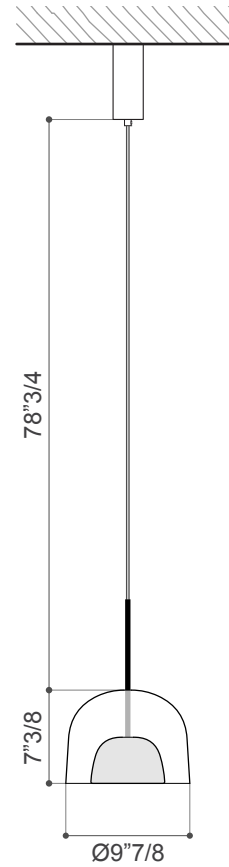

Artusi

Design: E. Rocchi & M. Crema

Description

Suspension lamp with hand-blown glass dome shaped diffuser with copper metallic finish. Inside it hides a second dome in white frosted ruled glass. Round shaped canopy and other metal parts varnished in dark grey color. Coated fabric power supply cable in black color. Three sizes available. Made in Italy.

TECHNICAL FEATURES

Light source: G9, max 6 watt, 220 V
LED (bulb not included)

Connection: 100 - 240 Vac, 50/60 Hz

Cable length: 78"3/4

Artusi

Dimensions

01: $\text{Ø}5''$ x $19''\frac{1}{4}$ H

02: $\text{Ø}7''$ x $11''\frac{5}{8}$ H

03: $\text{Ø}9''\frac{7}{8}$ x $7''\frac{3}{8}$ H

Canopy detail: