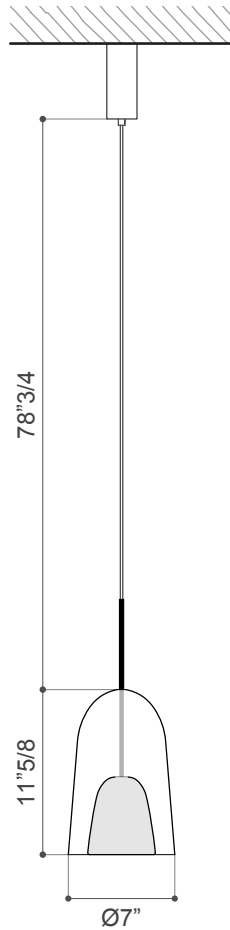

Artusi

Design: E. Rocchi & M. Crema

Description

Suspension lamp with hand-blown glass dome shaped diffuser with copper metallic finish. Inside it hides a second dome in white frosted ruled glass. Round shaped canopy and other metal parts varnished in dark grey color. Coated fabric power supply cable in black color. Three sizes available. Made in Italy.

TECHNICAL FEATURES

Light source: G9, max 6 watt, 220 V
LED (bulb not included)

Connection: 100 - 240 Vac, 50/60 Hz

Cable length: 78"3/4

Artusi

Dimensions

01: $\text{Ø}5''$ x $19''\frac{1}{4}$ H

02: $\text{Ø}7''$ x $11''\frac{5}{8}$ H

03: $\text{Ø}9''\frac{7}{8}$ x $7''\frac{3}{8}$ H

Canopy detail: