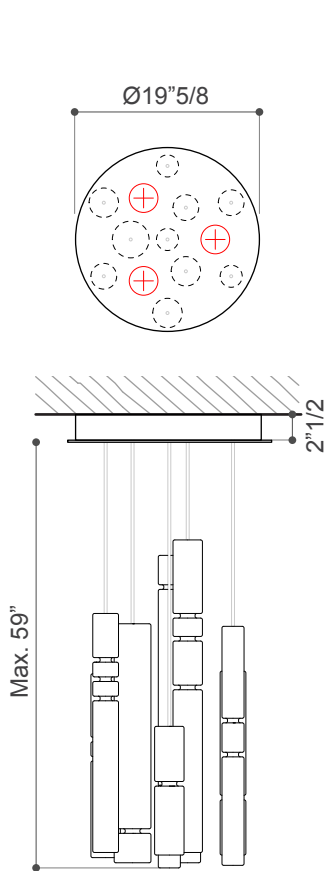

### **TECHNICAL FEATURES**

**Light source:**

**Small\_** 3 x 10 watt, 24 Vdc, 2800 K LED module (included)

**Large\_** 7 x 10 watt, 24 Vdc, 2800 K LED module (included)

**Connecion:** Dimmable driver (included)

**Cable lenght:** Max. 59", adjustable (special lenght on request)

### Dimensions

**Small:** Ø19"5/8 x 59"H (Max.)

**Large:** Ø27"1/2 x 59"H (Max.)

**Small:**

- \* 1 Round metal ceiling light Ø19"5/9 mirror finish.
- \* 3 x 10W power LED dimmable, 2700 K
- \* 10 Colored metallic cords 59" length
- \* 10 pendants (5 clear glass + 5 frosted glass)

**Large:**

- \* 1 Round metal ceiling light Ø27"1/2 mirror finish.
- \* 7 x 10W power LED dimmable, 2700 K
- \* 15 Colored metallic cords 59" length
- \* 15 pendants (8 clear glass + 7 frosted glass)