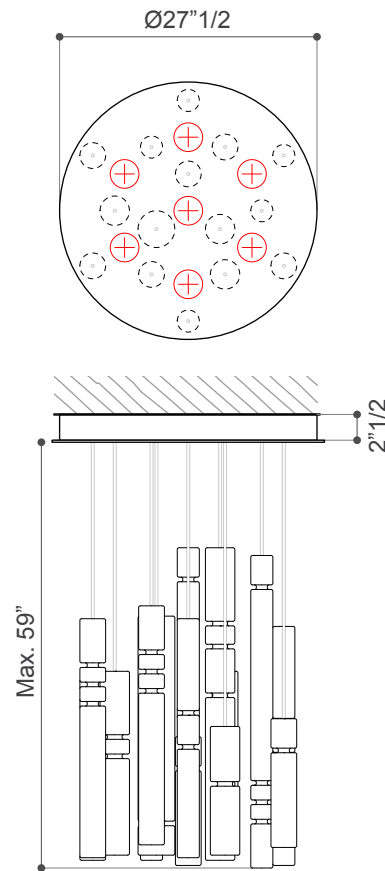

### **TECHNICAL FEATURES**

**Light source:**

**Small\_** 3 x 10 watt, 24 Vdc, 2800 K LED module (included)

**Large\_** 7 x 10 watt, 24 Vdc, 2800 K LED module (included)

**Connecion:** Dimmable driver (included)

**Cable lenght:** Max. 59", adjustable (special lenght on request)

### Dimensions

**Small:** Ø19"5/8 x 59"H (Max.)

**Large:** Ø27"1/2 x 59"H (Max.)

**Small:**

- \* 1 Round metal ceiling light Ø19"5/9 mirror finish.
- \* 3 x 10W power LED dimmable, 2700 K
- \* 10 Colored metallic cords 59" length
- \* 10 pendants (5 clear glass + 5 frosted glass)

**Large:**

- \* 1 Round metal ceiling light Ø27"1/2 mirror finish.
- \* 7 x 10W power LED dimmable, 2700 K
- \* 15 Colored metallic cords 59" length
- \* 15 pendants (8 clear glass + 7 frosted glass)