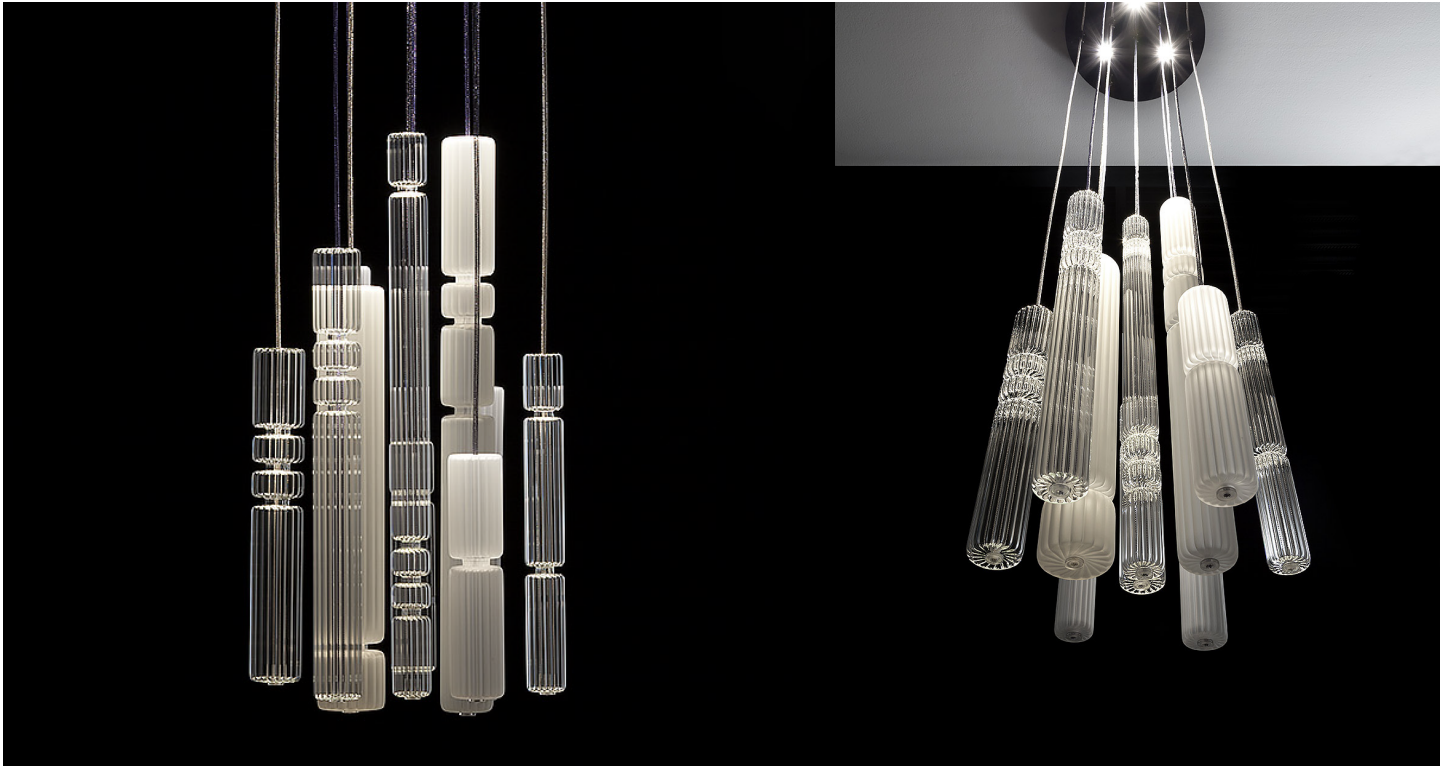

## Gotham

*Design: E. Rocchi & M. Crema*

### *Description*

Suspension lamp with direct and reflected lights. The light source, given by the spotlights inside the round metal canopy in mirror finish, projects light downwards on the transparent and frosted glass pendants that reflect it in the environment. Available in two sizes. Made in Italy.

### **TECHNICAL FEATURES**

**Light source:**

**Small\_** 3 x 10 watt, 24 Vdc, 2800 K LED module (included)

**Large\_** 7 x 10 watt, 24 Vdc, 2800 K LED module (included)

**Connecion:** Dimmable driver (included)