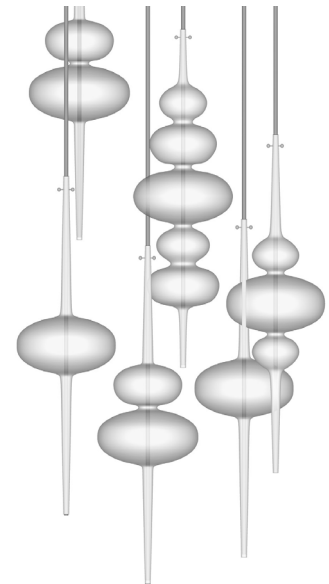

Hydra - Alpha

Design: E. Rocchi & M. Crema

Description

Suspension lamp with direct and reflected lights. The light source, given by the spotlights inside the round metal canopy in mirror or white lacquered finish, projects light downwards on the transparent or frosted glass pendants that reflect it in the environment. Available in two sizes. Made in Italy.

Hydra - Alpha

Dimensions

Small: Ø19"5/8 x 118"1/8H (Max.)

- 1 Round metal ceiling light Ø19"5/8, mirror or white lacquered finish
- 3x 10W/24V power LED, 2700 K
- 10 colored metallic mesh cords 118"1/8 length
- 10 hand-blown glass pendants model Alpha 01

Large: Ø27"1/2 x 118"1/8H (Max.)

- 1 Round metal ceiling light Ø27"1/2, mirror or white lacquered finish
- 7x 10W/24V power LED, 2700 K
- 15 colored metallic mesh cords 118"1/8 length
- 15 hand-blown glass pendants model Alpha 01

- Small canopy:**
- Ø19"5/8 x 2"1/2H
 - 3x 10W power LED, 2700 K
 - Up to 10 pendants

- Large canopy:**
- Ø27"1/2 x 2"1/2H
 - 7x 10W power LED, 2700 K
 - Up to 15 pendants