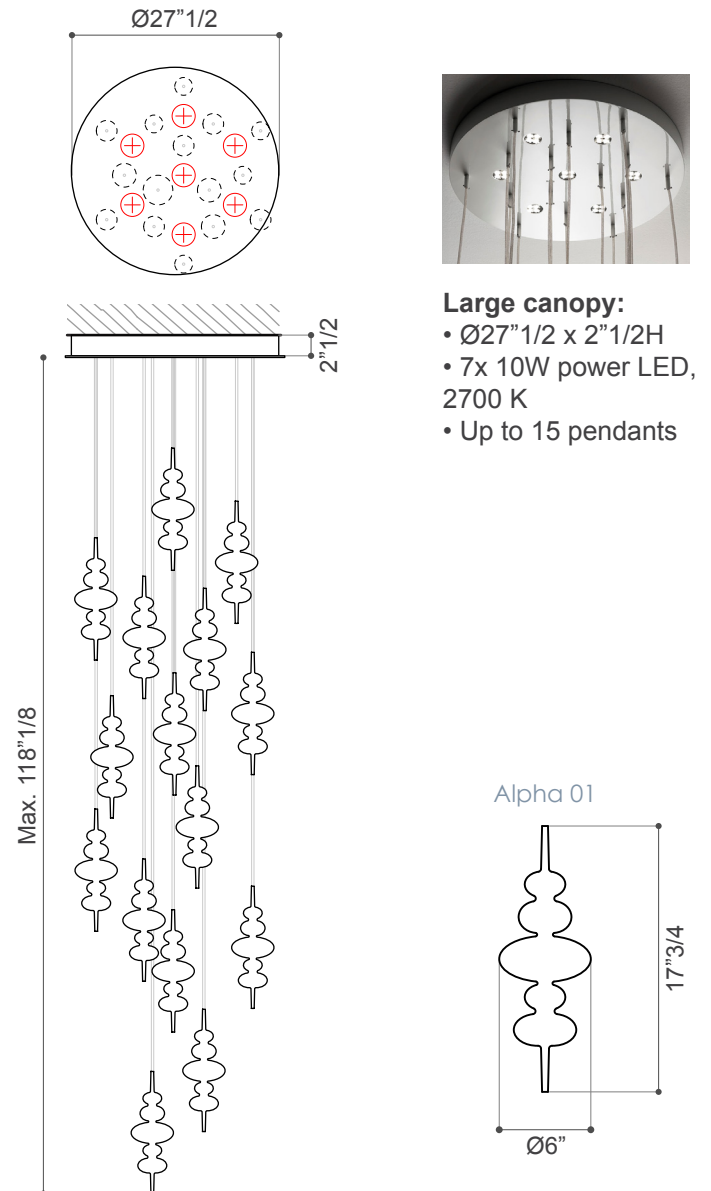

Hydra - Alpha

Design: E. Rocchi & M. Crema

Description

Suspension lamp with direct and reflected lights. The light source, given by the spotlights inside the round metal canopy in mirror or white lacquered finish, projects light downwards on the transparent or frosted glass pendants that reflect it in the environment. Available in two sizes. Made in Italy.

Hydra - Alpha

Dimensions

Small: Ø19"5/8 x 118"1/8H (Max.)

- 1 Round metal ceiling light Ø19"5/8, mirror or white lacquered finish
- 3x 10W/24V power LED, 2700 K
- 10 colored metallic mesh cords 118"1/8 length
- 10 hand-blown glass pendants model Alpha 01

Large: Ø27"1/2 x 118"1/8H (Max.)

- 1 Round metal ceiling light Ø27"1/2, mirror or white lacquered finish
- 7x 10W/24V power LED, 2700 K
- 15 colored metallic mesh cords 118"1/8 length
- 15 hand-blown glass pendants model Alpha 01

- Small canopy:**
- Ø19"5/8 x 2"1/2H
 - 3x 10W power LED, 2700 K
 - Up to 10 pendants

- Large canopy:**
- Ø27"1/2 x 2"1/2H
 - 7x 10W power LED, 2700 K
 - Up to 15 pendants