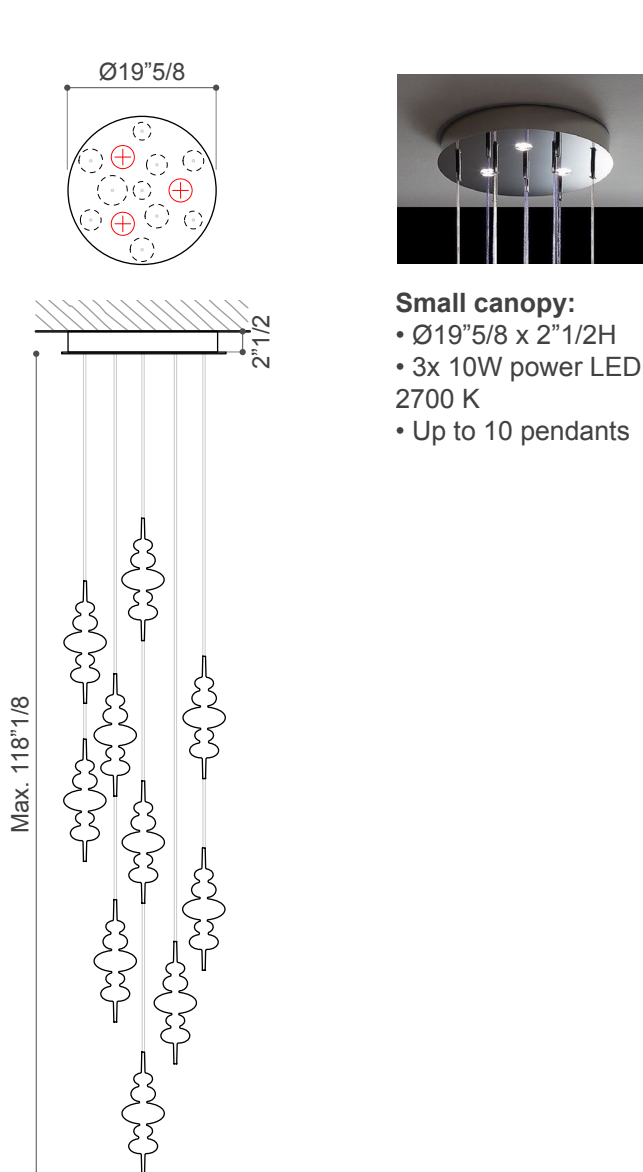

Hydra - Alpha

Design: E. Rocchi & M. Crema

Description

Suspension lamp with direct and reflected lights. The light source, given by the spotlights inside the round metal canopy in mirror or white lacquered finish, projects light downwards on the transparent or frosted glass pendants that reflect it in the environment. Available in two sizes. Made in Italy.

Hydra - Alpha

Dimensions

Small: Ø19"5/8 x 118"1/8H (Max.)

- 1 Round metal ceiling light Ø19"5/8, mirror or white lacquered finish
- 3x 10W/24V power LED, 2700 K
- 10 colored metallic mesh cords 118"1/8 length
- 10 hand-blown glass pendants model Alpha 01

Large: Ø27"1/2 x 118"1/8H (Max.)

- 1 Round metal ceiling light Ø27"1/2, mirror or white lacquered finish
- 7x 10W/24V power LED, 2700 K
- 15 colored metallic mesh cords 118"1/8 length
- 15 hand-blown glass pendants model Alpha 01

- Small canopy:**
- Ø19"5/8 x 2"1/2H
 - 3x 10W power LED, 2700 K
 - Up to 10 pendants

- Large canopy:**
- Ø27"1/2 x 2"1/2H
 - 7x 10W power LED, 2700 K
 - Up to 15 pendants