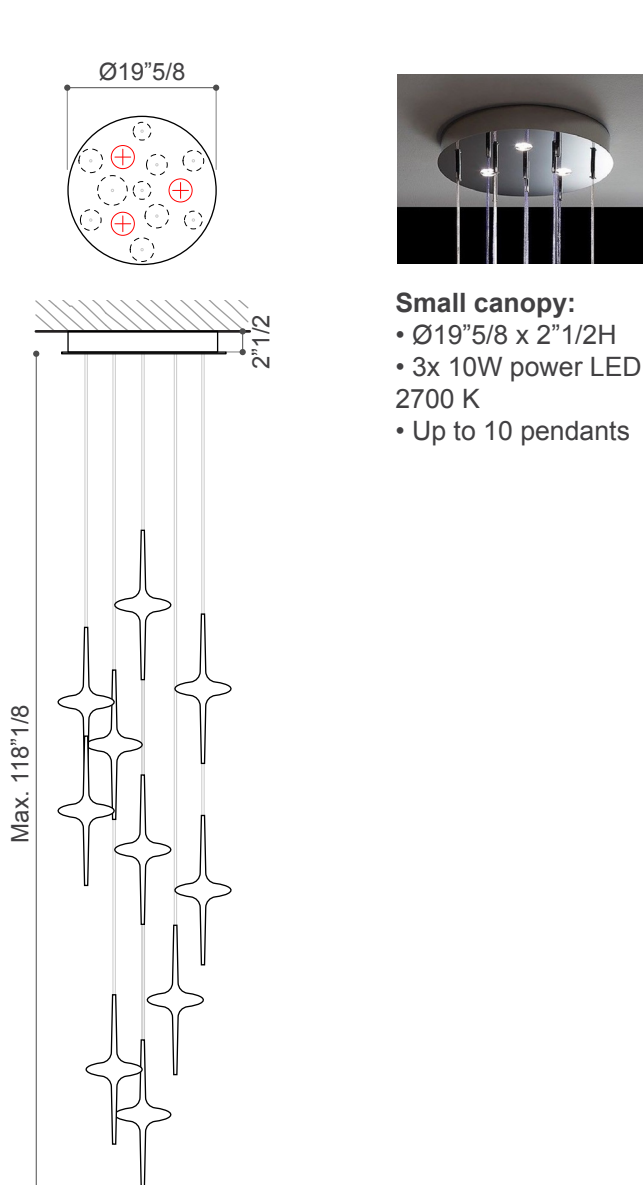

## *Description*

Suspension lamp with direct and reflected lights. The light source, given by the spotlights inside the round metal canopy in mirror or white lacquered finish, projects light downwards on the transparent or frosted hand-blown ruled glass pendants that reflect it in the environment. Available in two sizes. Made in Italy.

### Dimensions

**Small:** Ø19"5/8 x 118"1/8H (Max.)

- 1 Round metal ceiling light Ø19"5/9, mirror or white lacquered finish
- 3x 10W/24V power LED, 2700 K
- 10 colored metallic mesh cords 118"1/8 length
- 10 hand-blown glass pendants model Datura

**Large:** Ø27"1/2 x 118"1/8H (Max.)

- 1 Round metal ceiling light Ø27"1/2, mirror or white lacquered finish
- 7x 10W/24V power LED, 2700 K
- 15 colored metallic mesh cords 118"1/8 length
- 15 hand-blown glass pendants model Datura

**Small canopy:**

- Ø19"5/8 x 2"1/2H
- 3x 10W power LED, 2700 K
- Up to 10 pendants

**Large canopy:**

- Ø27"1/2 x 2"1/2H
- 7x 10W power LED, 2700 K
- Up to 15 pendants