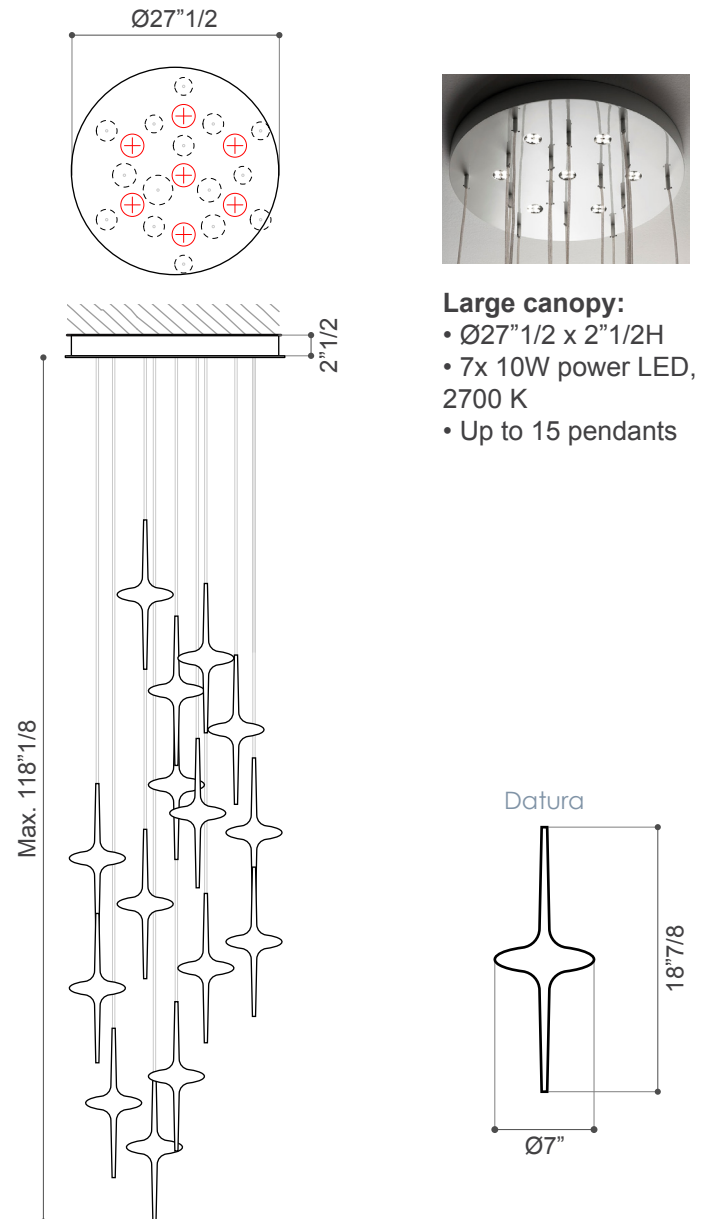

## *Description*

Suspension lamp with direct and reflected lights. The light source, given by the spotlights inside the round metal canopy in mirror or white lacquered finish, projects light downwards on the transparent or frosted hand-blown ruled glass pendants that reflect it in the environment. Available in two sizes. Made in Italy.

### Dimensions

**Small:** Ø19"5/8 x 118"1/8H (Max.)

- 1 Round metal ceiling light Ø19"5/9, mirror or white lacquered finish
- 3x 10W/24V power LED, 2700 K
- 10 colored metallic mesh cords 118"1/8 length
- 10 hand-blown glass pendants model Datura

**Large:** Ø27"1/2 x 118"1/8H (Max.)

- 1 Round metal ceiling light Ø27"1/2, mirror or white lacquered finish
- 7x 10W/24V power LED, 2700 K
- 15 colored metallic mesh cords 118"1/8 length
- 15 hand-blown glass pendants model Datura

**Small canopy:**

- Ø19"5/8 x 2"1/2H
- 3x 10W power LED, 2700 K
- Up to 10 pendants

**Large canopy:**

- Ø27"1/2 x 2"1/2H
- 7x 10W power LED, 2700 K
- Up to 15 pendants