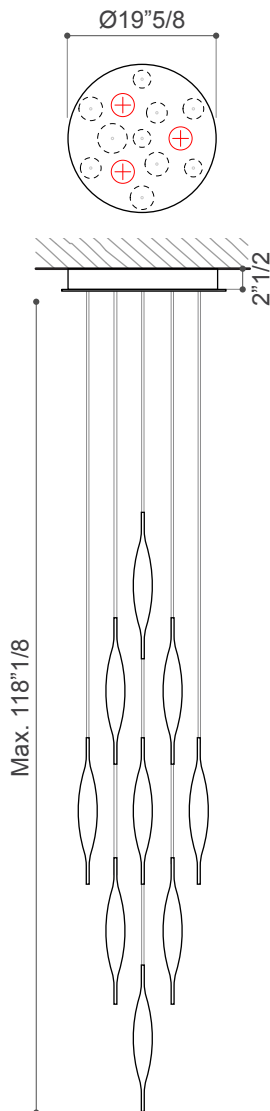

## *Description*

Suspension lamp with direct and reflected lights. The light source, given by the spotlights inside the round metal canopy in mirror or white lacquered finish, projects light downwards on the frosted glass pendants that reflect it in the environment. Available in two sizes. Made in Italy.

### Dimensions

**Small:** Ø19"5/8 x 118"1/8H (Max.)

- 1 Round metal ceiling light Ø19"5/8, mirror or white lacquered finish
- 3x 10W/24V power LED, 2700 K
- 10 colored metallic mesh cords 118"1/8 length
- 15 hand-blown glass pendants model Delta

**Large:** Ø27"1/2 x 118"1/8H (Max.)

- 1 Round metal ceiling light Ø27"1/2, mirror or white lacquered finish
- 7x 10W/24V power LED, 2700 K
- 15 colored metallic mesh cords 118"1/8 length
- 27 hand-blown glass pendants model Delta

**Small canopy:**

- Ø19"5/8 x 2"1/2H
- 3x 10W power LED, 2700 K
- Up to 10 pendants

**Large canopy:**

- Ø27"1/2 x 2"1/2H
- 7x 10W power LED, 2700 K
- Up to 15 pendants