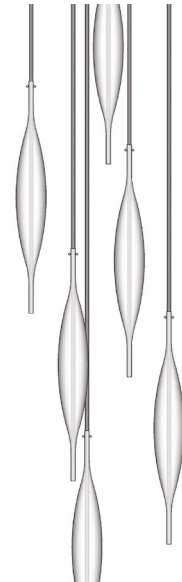

## *Description*

Suspension lamp with direct and reflected lights. The light source, given by the spotlights inside the round metal canopy in mirror or white lacquered finish, projects light downwards on the frosted glass pendants that reflect it in the environment. Available in two sizes. Made in Italy.

### Dimensions

**Small:** Ø19"5/8 x 118"1/8H (Max.)

- 1 Round metal ceiling light Ø19"5/8, mirror or white lacquered finish
- 3x 10W/24V power LED, 2700 K
- 10 colored metallic mesh cords 118"1/8 length
- 15 hand-blown glass pendants model Delta

**Large:** Ø27"1/2 x 118"1/8H (Max.)

- 1 Round metal ceiling light Ø27"1/2, mirror or white lacquered finish
- 7x 10W/24V power LED, 2700 K
- 15 colored metallic mesh cords 118"1/8 length
- 27 hand-blown glass pendants model Delta

**Small canopy:**

- Ø19"5/8 x 2"1/2H
- 3x 10W power LED, 2700 K
- Up to 10 pendants

**Large canopy:**

- Ø27"1/2 x 2"1/2H
- 7x 10W power LED, 2700 K
- Up to 15 pendants