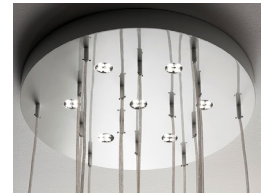

Large canopy:

- Ø27"1/2 x 2"1/2H
- 7x 10W power LED, 2700 K
- Up to 15 pendants