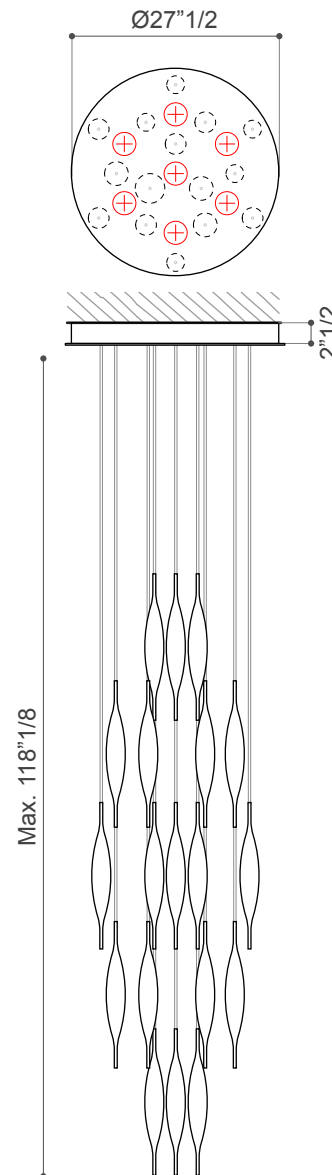

## *Description*

Suspension lamp with direct and reflected lights. The light source, given by the spotlights inside the round metal canopy in mirror or white lacquered finish, projects light downwards on the frosted glass pendants that reflect it in the environment. Available in two sizes. Made in Italy.

### Dimensions

**Small:** Ø19"5/8 x 118"1/8H (Max.)

- 1 Round metal ceiling light Ø19"5/8, mirror or white lacquered finish
- 3x 10W/24V power LED, 2700 K
- 10 colored metallic mesh cords 118"1/8 length
- 15 hand-blown glass pendants model Delta

**Large:** Ø27"1/2 x 118"1/8H (Max.)

- 1 Round metal ceiling light Ø27"1/2, mirror or white lacquered finish
- 7x 10W/24V power LED, 2700 K
- 15 colored metallic mesh cords 118"1/8 length
- 27 hand-blown glass pendants model Delta

**Small canopy:**

- Ø19"5/8 x 2"1/2H
- 3x 10W power LED, 2700 K
- Up to 10 pendants

**Large canopy:**

- Ø27"1/2 x 2"1/2H
- 7x 10W power LED, 2700 K
- Up to 15 pendants