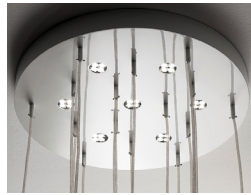

## *Description*

Suspension lamp with direct and reflected lights. The light source, given by the spotlights inside the round metal canopy in mirror or white lacquered finish, projects light downwards on the clear ruled glass pendants that reflect it in the environment. Made in Italy.

### Dimensions

**Large:** Ø27"1/2 x 118"1/8H (Max.)

- 1 Round metal ceiling light Ø27"1/2, mirror or white lacquered finish
- 7x 10W/24V power LED, 2700 K
- 15 colored metallic mesh cords 118"1/8 length
- 23 hand-blown pendants model Gamma #2
- 11 hand-blown pendants model Gamma #1