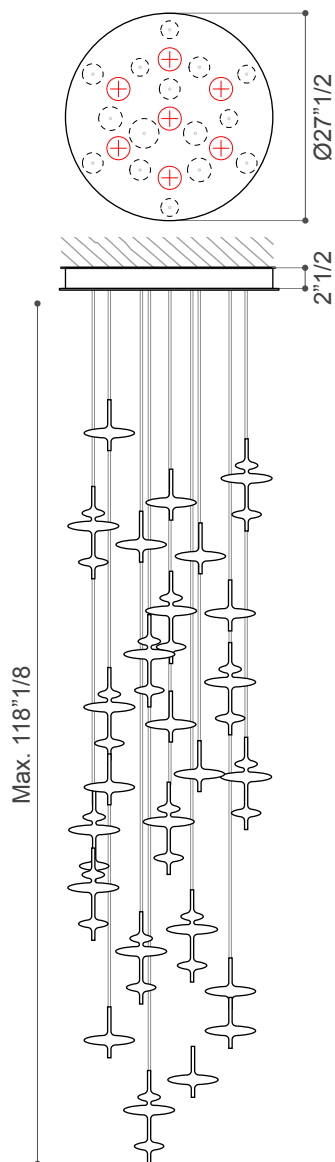

## *Description*

Suspension lamp with direct and reflected lights. The light source, given by the spotlights inside the round metal canopy in mirror or white lacquered finish, projects light downwards on the clear ruled glass pendants that reflect it in the environment. Made in Italy.

### Dimensions

**Large:** Ø27"1/2 x 118"1/8H (Max.)

- 1 Round metal ceiling light Ø27"1/2, mirror or white lacquered finish
- 7x 10W/24V power LED, 2700 K
- 15 colored metallic mesh cords 118"1/8 length
- 23 hand-blown pendants model Gamma #2
- 11 hand-blown pendants model Gamma #1

#### Large canopy:

- Ø27"1/2 x 2"1/2H
- 7x 10W power LED, 2700 K
- Up to 15 pendants

#### Gamma #2 - small