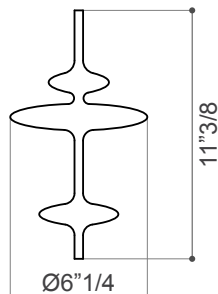

Gamma #1 - large