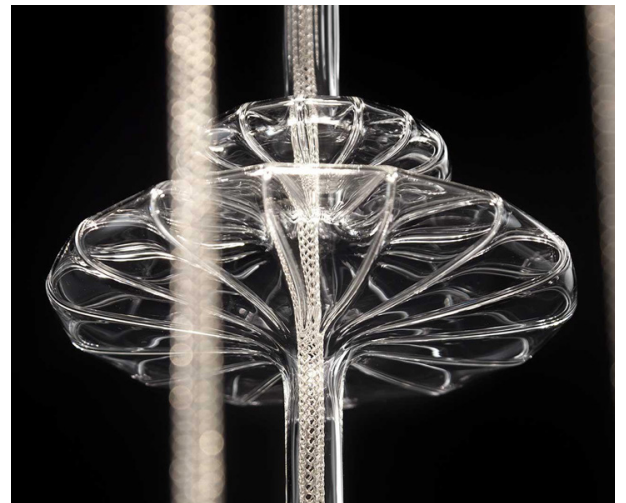

## *Description*

Suspension lamp with direct and reflected lights. The light source, given by the spotlights inside the round metal canopy in mirror or white lacquered finish, projects light downwards on the clear ruled glass pendants that reflect it in the environment. Made in Italy.

## Hydra - Gamma

### Dimensions

**Large:** Ø27"1/2 x 118"1/8H (Max.)

- 1 Round metal ceiling light Ø27"1/2, mirror or white lacquered finish
- 7x 10W/24V power LED, 2700 K
- 15 colored metallic mesh cords 118"1/8 length
- 23 hand-blown pendants model Gamma #2
- 11 hand-blown pendants model Gamma #1

#### Large canopy:

- Ø27"1/2 x 2"1/2H
- 7x 10W power LED, 2700 K
- Up to 15 pendants