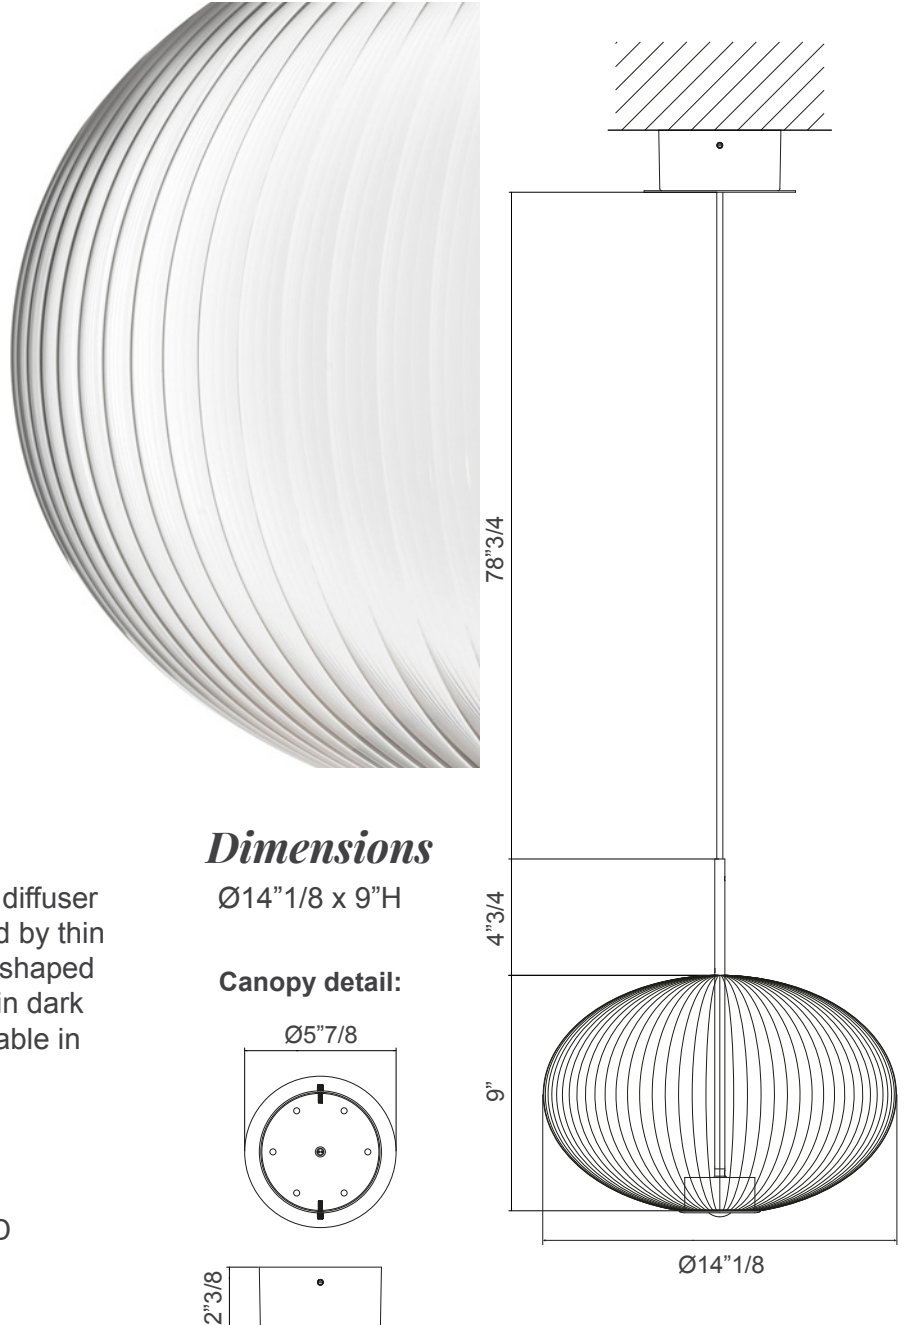

Suleyman

Design: E. Rocchi & M. Crema

Description

Suspension lamp with hand-blown glass diffuser in clear or metallized finish, characterized by thin lines that create a pleated effect. Round shaped canopy and other metal parts varnished in dark grey color. Coated fabric power supply cable in black color. Made in Italy.

TECHNICAL FEATURES

Dual light source:

7 watt, LED module - 2700k + 3 watt LED module with lens 10° 2700k (included)

Cable lenght: 78"3/4

Dimensions

Ø14"1/8 x 9"H

Canopy detail:

Ø5"7/8

2"3/8