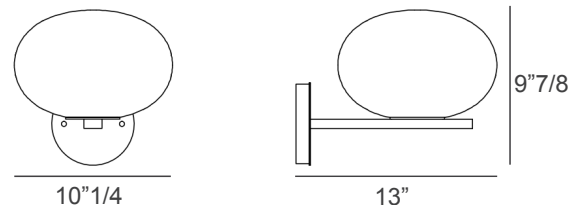

The wall lamp reinterprets Alba's concept in two forms: one with a tubular support fixed to the canopy, and another, shaped like an upside-down "L". Both highlight the decorative and precious character of luxury designer lighting.

### *Dimensions*

10" 1/4 W x 9" 7/8 H x 13" D - Cod. 176

**Light source:** 1 x max 60W (E26) - Without bulb